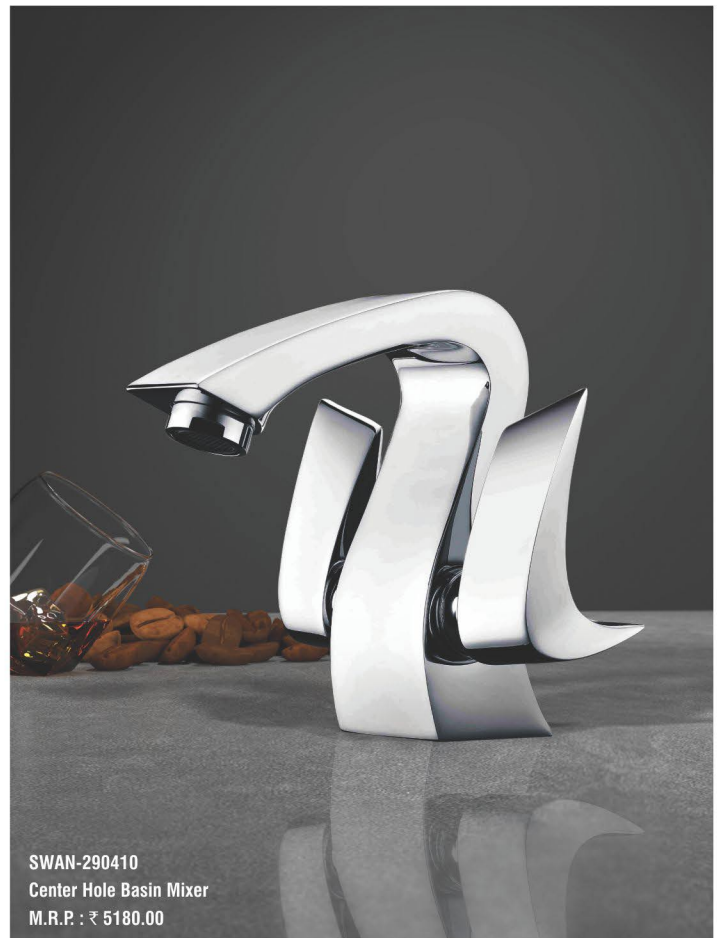

**ROLEX-270514**  
S/L. Basin Mixer  
M.R.P. : ₹ 6260.00

**ROLEX-270614**  
S/L. Basin Mixer (Long)  
M.R.P. : ₹ 8750.00

**SIMCO-270515**  
S/L. Basin Mixer  
M.R.P. : ₹ 4970.00

**LARA-270516**  
S/L. Basin Mixer  
M.R.P. : ₹ 6260.00