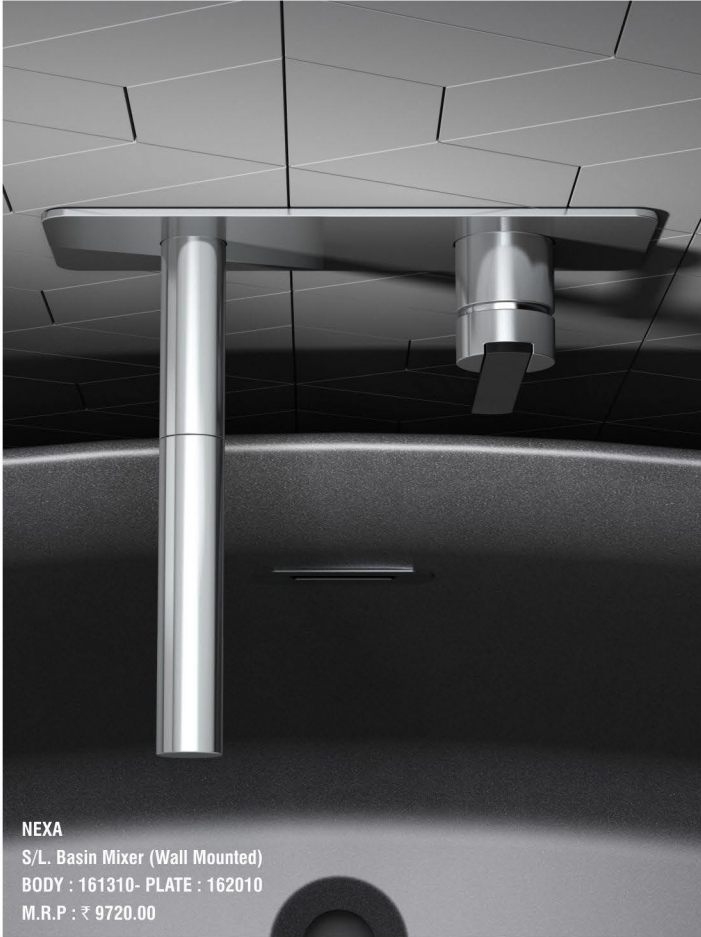

NEXA
S/L. Basin Mixer (Wall Mounted)
BODY : 161310- PLATE : 162010
M.R.P : ₹ 9720.00