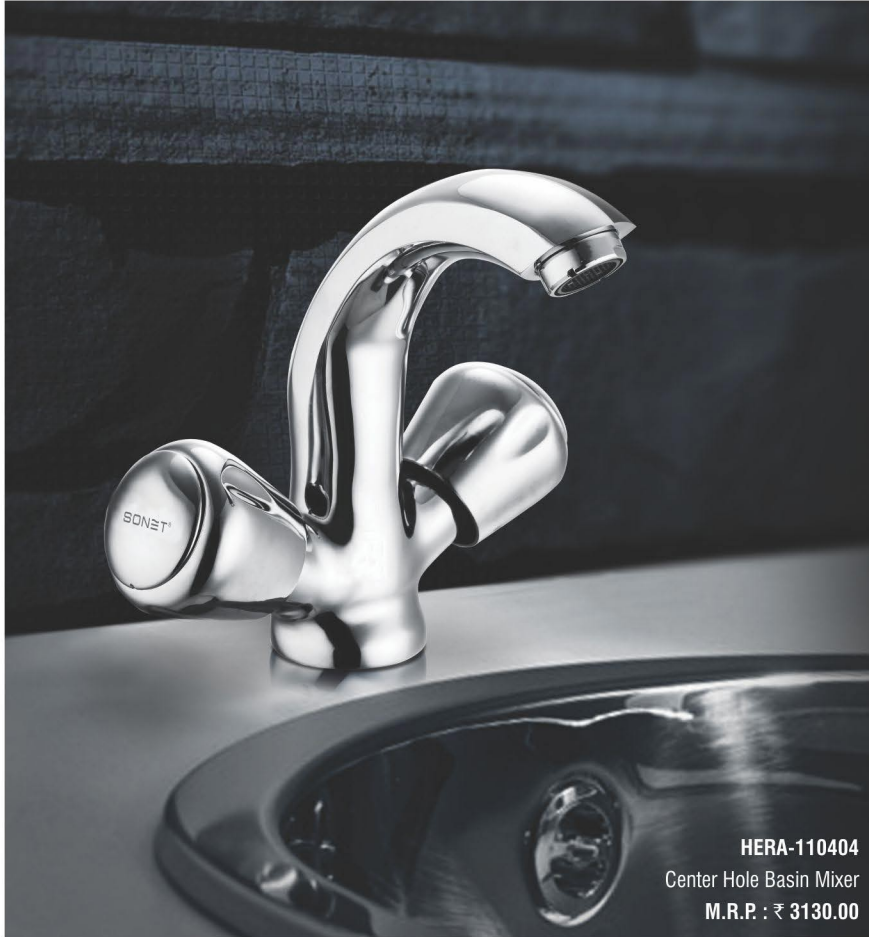

CASIO-121608
Sink Mixer with Swivel Spout
(Wall Mounted Model) with
Connecting Legs & Wall Flanges
M.R.P. : ₹ 4210.00

HERA-110404
Center Hole Basin Mixer
M.R.P. : ₹ 3130.00

HERA-110204
Pillar Cock
M.R.P. : ₹ 920.00

HERA-110104
Pillar Cock 6"
M.R.P. : ₹ 1370.00

HERA-110804
Bib Cock
M.R.P. : ₹ 820.00

HERA-110904
Bib Cock Long Body
M.R.P. : ₹ 990.00

HERA-111204
Two Way Bib Cock
M.R.P. : ₹ 1570.00

HERA-112104
Angle Valve
M.R.P. : ₹ 760.00

HERA-112204
Two Way Angle Valve
M.R.P. : ₹ 1620.00

HERA 15mm & 20mm
Concealed Stop Cock Upper Part kit
Part Kit : 112504 M.R.P. : ₹ 560.00
Body 15mm - 112403 ₹ 860.00
Body 20mm - 112407 ₹ 860.00