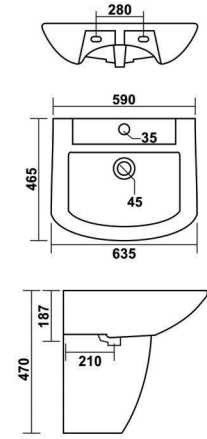

**Vitra EWC - P**  
475x355x390mm

**Eva EWC - S**  
380x340x400mm  
5-trap 100mm Roughing in

ONE PIECE BASIN

**Terrano**  
550x460mm (21"x16")

**Oxford**  
475x425mm (19"x17")

**Oxford**  
475x425mm (19"x17")

**Candy**

440x500mm (17"x20")  
400x390mm (16"x15")

**Riga**

360x320mm (14"x13")

**Candy**

440x500mm (17"x20")

**Rome**

375x345mm (15"x14")

**Sandy - 11003**  
485x310mm (19"x12")

**Polar**  
525x450mm (21"x18")

**Brezza**  
475x425mm (19"x17")

**Sandy**  
485x310mm (19"x12")

**New Sandy**  
475x300mm (19"x12")

WASH BASIN  
HALF PEDESTAL

**Lauret**  
635x465mm (25"x18")  
Pedestal - Lauret

**Camry**  
455x395mm (18"x15")  
Pedestal - Camry

**Yuga**  
560x450mm (22"x18")  
Pedestal - Yuga

**Fabiya**  
500x400mm (20"x16")  
Pedestal - Lauret

**Fabiya**

450x355mm (18"x14")  
Pedestal - Fabiya

**Silver**