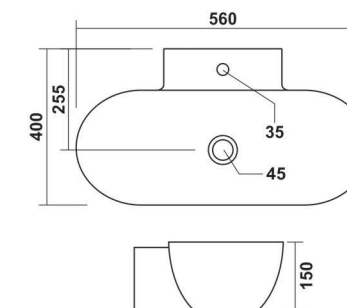

# Shaping new creativity

Innovative & Architectural shapes for modern bathrooms

**Mac Round**  
420x420x140mm

**Mac Square**  
425x430x140mm

**Solo - 6007**  
405x405mm

**Mac Oval**  
500x415x140mm

**Neon**  
460x460mm

**Hector**  
530x400x130mm

**Aris**  
450x450mm

**Mondeo**  
550x420x145mm

**Apollo**  
595x405x150mm

**Camroom**  
530x380x120mm

**Big Levis**  
615x415x115mm

**Antila**  
450x450x130mm

**Rolex**  
560x400x150mm

# Shaping new creativity

Innovative & Architectural shapes for modern bathrooms

**Livon**  
520x360x120mm

**Ozzy**  
600x430x150mm

**Diro**  
590x420x130mm

**Diamond**  
530x430x130mm

**Eon**  
420x420x160mm

**Cross**  
660x430x135mm

**Linea**  
410x410x110mm

**Iris**  
475x295x155mm

**Liza**  
330x290x110mm

**Titanium - 001**  
535x400x160mm

**Titanium - 002**  
535x400x160mm

**Titanium - 011**  
535x400x160mm