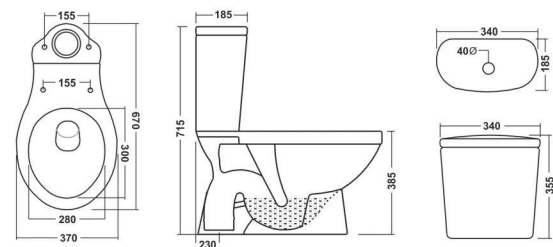

## WALL HUNG TWO PIECE CLOSET

**Celerio**  
650x370mm  
3/6 Liter Flushing  
EWC with Cistern, Hydraulic Seat Cover & Cistern Fitting Set

TWO PIECE CLOSET

**Jio EWC - P/S**

680x360mm  
EWC with Cistern, Hydraulic Seat Cover & Cistern Fitting Set