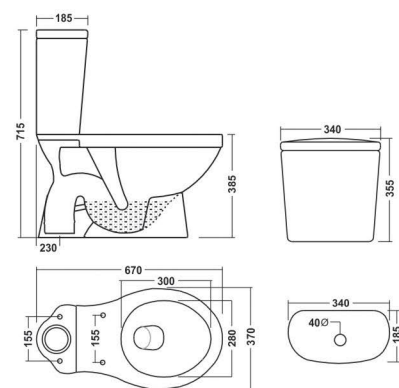

## WALL HUNG TWO PIECE CLOSET

**Celerio**  
650x370mm  
3/6 Liter Flushing  
EWC with Cistern, Hydraulic Seat Cover & Cistern Fitting Set

TWO PIECE CLOSET

**Jio EWC - P/S**

680x360mm  
EWC with Cistern, Hydraulic Seat Cover & Cistern Fitting Set