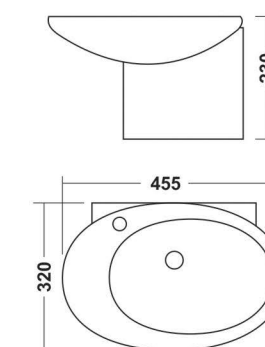

**Candy**

440x500mm (17"x20")  
400x390mm (16"x15")

**Riga**

360x320mm (14"x13")

**Candy**

440x500mm (17"x20")

**Rome**

375x345mm (15"x14")

**Sandy - 11003**  
485x310mm (19"x12")

**Polar**  
525x450mm (21"x18")

**Brezza**  
475x425mm (19"x17")

**Sandy**  
485x310mm (19"x12")

**New Sandy**  
475x300mm (19"x12")

WASH BASIN  
HALF PEDESTAL

**Lauret**  
635x465mm (25"x18")  
Pedestal - Lauret