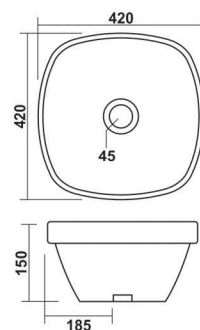

**Epic (60)**  
605x380x150mm

**Epic (50)**  
505x380x145mm

# Shaping new creativity

Innovative & Architectural shapes for modern bathrooms

**Crock**  
545x380x140mm

**Armani (54)**  
540x380x140mm

**New Bolo - 3014**  
390x390x145mm

**Romano**  
420x420x150mm

**Qubix**  
520x380x110mm

**Clivia**  
440x440x130mm

**Armani**  
445x340x145mm

**Lemon**  
315x315x140mm

**Titanic**  
695x365x190mm

# Shaping new creativity

Innovative & Architectural shapes for modern bathrooms

**Cristal**  
580x395x130mm

**Arrow (45)**  
450x315x130mm

**Arrow (60)**  
600x400x130mm

**Cello**  
620x460x150mm

**Angel**  
610x340x135mm