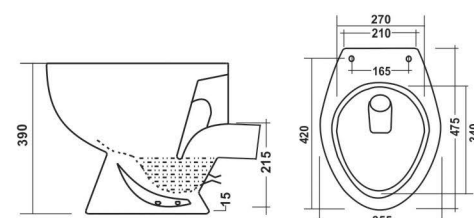

**Anglo Indian - P/S**  
520x450x405mm  
5-trap 100mm Roughing in

**ECO EWC - S**  
465x550x395mm  
5-trap 100mm Roughing in

**Euro EWC - S**  
470x360x400mm  
5-trap 100mm Roughing in

**Effo EWC - P/S**  
475x355x405mm  
5-trap 100mm Roughing in

**Vitra EWC - P**  
475x355x390mm

**Eva EWC - S**  
380x340x400mm  
5-trap 100mm Roughing in

ONE PIECE BASIN

**Terrano**  
550x460mm (21"x16")

**Oxford**  
475x425mm (19"x17")

**Oxford**  
475x425mm (19"x17")