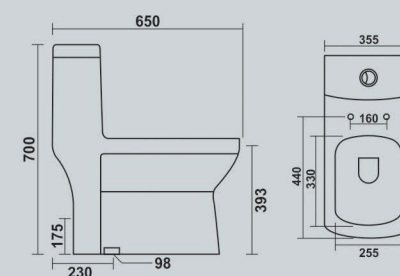

Carnival - 1116 - P/S

650x355x700mm
5-trap 230mm Roughing in
Washdown One Piece Toilet
with Soft Close Seat Cover & Fitting