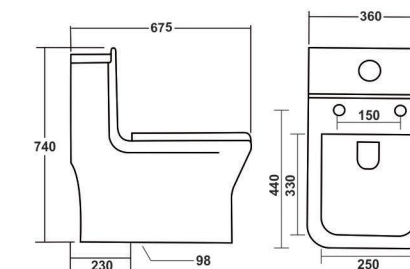

# Shaping new creativity

Innovative & Architectural shapes for modern bathrooms

**Vega - P/S**

675x360x740mm  
S-trap 100mm, 230mm Roughing in  
Washdown One Piece Toilet  
with Soft Close Seat Cover & Fitting