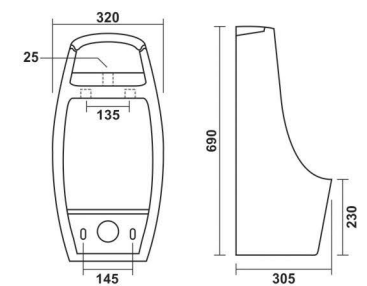

## Century

570x410mm (23"x16")  
450x350mm (18"x14")

Urinal Spider

**Vanue - with Spider**  
260x330x660mm

**Fears Urinal**  
310x310x510mm

**Spark - with Sensor**  
320x305x690mm

**Volga**  
570x330x345mm

**Large Urinal**  
350x370x590mm