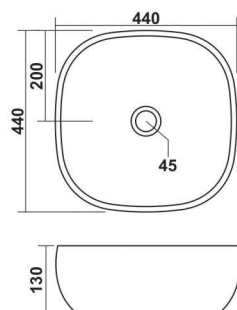

**Epic (60)**  
605x380x150mm

**Epic (50)**  
505x380x145mm

# Shaping new creativity

Innovative & Architectural shapes for modern bathrooms

**Crock**  
545x380x140mm

**Armani (54)**  
540x380x140mm

**New Bolo - 3014**  
390x390x145mm

**Romano**  
420x420x150mm

**Qubix**  
520x380x110mm

**Clivia**  
440x440x130mm

**Armani**  
445x340x145mm

**Lemon**  
315x315x140mm

**Titanic**  
695x365x190mm