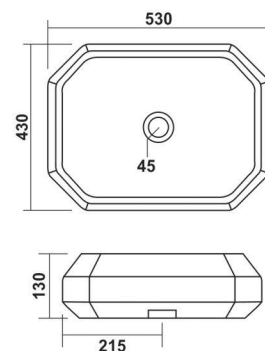

**Hector**  
530x400x130mm

**Aris**  
450x450mm

**Mondeo**  
550x420x145mm

**Apollo**  
595x405x150mm

**Camroom**  
530x380x120mm

**Big Levis**  
615x415x115mm

**Antila**  
450x450x130mm

**Rolex**  
560x400x150mm

# Shaping new creativity

Innovative & Architectural shapes for modern bathrooms

**Livon**  
520x360x120mm

**Ozzy**  
600x430x150mm

**Diro**  
590x420x130mm

**Diamond**  
530x430x130mm

**Eon**  
420x420x160mm

**Cross**  
660x430x135mm

**Linea**  
410x410x110mm

**Iris**  
475x295x155mm

**Liza**  
330x290x110mm

**Titanium - 001**  
535x400x160mm

**Titanium - 002**  
535x400x160mm

**Titanium - 011**  
535x400x160mm