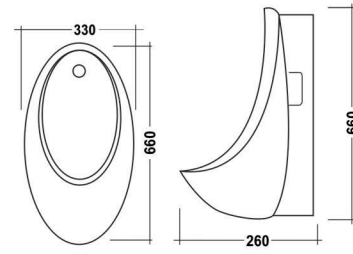

## Opel

555x410mm (22"x16")

## Century

570x410mm (23"x16")  
450x350mm (18"x14")

Urinal Spider

**Vanue - with Spider**  
260x330x660mm

**Fears Urinal**  
310x310x510mm

**Spark - with Sensor**  
320x305x690mm

**Volga**  
570x330x345mm

**Large Urinal**  
350x370x590mm