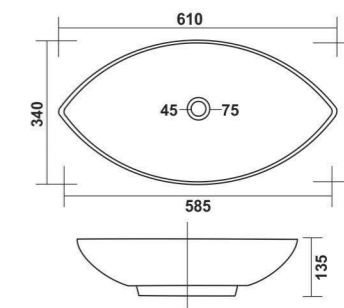

**Epic (60)**  
605x380x150mm

**Epic (50)**  
505x380x145mm

**Clivia**  
440x440x130mm

**Armani**  
445x340x145mm

**Lemon**  
315x315x140mm

**Titanic**  
695x365x190mm

# Shaping new creativity

Innovative & Architectural shapes for modern bathrooms

**Cristal**  
580x395x130mm

**Arrow (45)**  
450x315x130mm

**Arrow (60)**  
600x400x130mm

**Cello**  
620x460x150mm

**Angel**  
610x340x135mm

**ANGEL - 610x340x135mm**

**Torus**  
415x340x170mm

**Viva**  
510x315x130mm

**VIVA - 510x315x130mm**

**Ozone**  
620x440x95mm

**Limca**  
470x390x140mm

**Vento**  
405x405x150mm

**Ricon**  
400x400x140mm