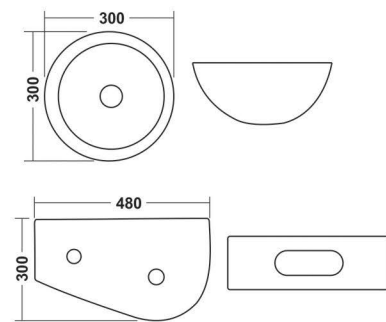

**Matiz**  
510x410mm (20"x16")

**Council**  
525x400mm (20"x16")

**Fancy**

Bowl - 300x300mm (12"x12")  
 Stand - 480x300mm (19"x12")

WALL HUNG  
 BASIN

**Matrix**

400x265mm (16"x10")

**Beat**