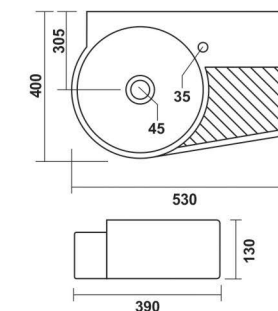

**Trio**  
370x370x145mm

**Selvo**  
505x360x135mm

**New Torus**  
510x340x180mm

**Leo**  
430x320x130mm

# Shaping new creativity

Innovative & Architectural shapes for modern bathrooms

**Mac Round**  
420x420x140mm

**Mac Square**  
425x430x140mm

**Solo - 6007**  
405x405mm

**Mac Oval**  
500x415x140mm

**Neon**  
460x460mm

**Hector**  
530x400x130mm

**Aris**  
450x450mm

**Mondeo**  
550x420x145mm

**Apollo**  
595x405x150mm

**Camroom**  
530x380x120mm

**Big Levis**  
615x415x115mm

**Antila**  
450x450x130mm

**Rolex**  
560x400x150mm