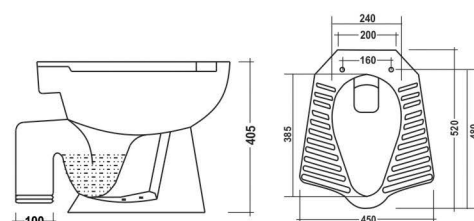

ECO EWC - S
465x550x395mm
5-trap 100mm Roughing in