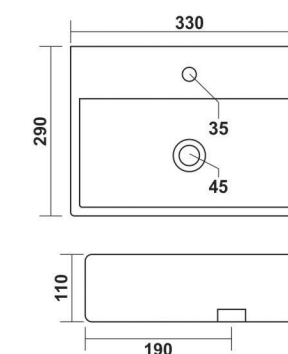

**Hector**  
530x400x130mm

**Aris**  
450x450mm

**Mondeo**  
550x420x145mm

**Apollo**  
595x405x150mm

**Camroom**  
530x380x120mm

**Big Levis**  
615x415x115mm

**Antila**  
450x450x130mm

**Rolex**  
560x400x150mm

# Shaping new creativity

Innovative & Architectural shapes for modern bathrooms

**Livon**  
520x360x120mm

**Ozzy**  
600x430x150mm

**Diro**  
590x420x130mm

**Diamond**  
530x430x130mm

**Eon**  
420x420x160mm

**Cross**  
660x430x135mm

**Linea**  
410x410x110mm

**Iris**  
475x295x155mm

**Liza**  
330x290x110mm

**Titanium - 001**  
535x400x160mm

**Titanium - 002**  
535x400x160mm

**Titanium - 011**  
535x400x160mm

**Titanium - 012**  
535x400x160mm

**Titanium - 013**  
535x400x160mm

**Titanium - 014**  
535x400x160mm

**Titanium - 015**  
535x400x160mm

**Style - 002**  
500x290x130mm

**Style - 004**  
500x290x130mm

**Style - 001**  
500x290x130mm