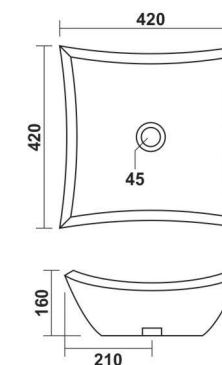

**Hector**  
530x400x130mm

**Aris**  
450x450mm

**Mondeo**  
550x420x145mm

**Apollo**  
595x405x150mm

**Camroom**  
530x380x120mm

**Big Levis**  
615x415x115mm

**Antila**  
450x450x130mm

**Rolex**  
560x400x150mm

# Shaping new creativity

Innovative & Architectural shapes for modern bathrooms

**Livon**  
520x360x120mm

**Ozzy**  
600x430x150mm

**Diro**  
590x420x130mm

**Diamond**  
530x430x130mm

**Eon**  
420x420x160mm

**Cross**  
660x430x135mm

**Linea**  
410x410x110mm

**Iris**  
475x295x155mm

**Liza**  
330x290x110mm

**Titanium - 001**  
535x400x160mm

**Titanium - 002**  
535x400x160mm

**Titanium - 011**  
535x400x160mm

**Titanium - 012**  
535x400x160mm

**Titanium - 013**  
535x400x160mm

**Titanium - 014**  
535x400x160mm

**Titanium - 015**  
535x400x160mm

**Style - 002**  
500x290x130mm

**Style - 004**  
500x290x130mm

**Style - 001**  
500x290x130mm