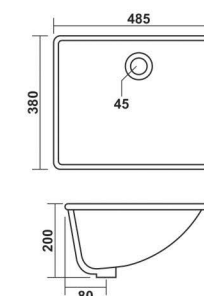

Shaping new creativity

Innovative & Architectural shapes for modern bathrooms

Perfect

24"x18" | 30"x18" | 36"x18" | 40"x18" | 48"x18"

Altis

485x380mm (19"x15")

Opel

555x410mm (22"x16")

Century

570x410mm (23"x16")
450x350mm (18"x14")