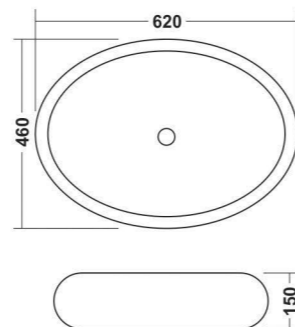

**Epic (60)**  
605x380x150mm

**Epic (50)**  
505x380x145mm

**Clivia**  
440x440x130mm

**Armani**  
445x340x145mm

**Lemon**  
315x315x140mm

**Titanic**  
695x365x190mm

# Shaping new creativity

Innovative & Architectural shapes for modern bathrooms

**Cristal**  
580x395x130mm

**Arrow (45)**  
450x315x130mm

**Arrow (60)**  
600x400x130mm

**Cello**  
620x460x150mm

**Angel**  
610x340x135mm

**ANGEL - 610x340x135mm**

**Torus**  
415x340x170mm

**Viva**  
510x315x130mm

**VIVA - 510x315x130mm**

**Ozone**  
620x440x95mm

**Limca**  
470x390x140mm

**Vento**  
405x405x150mm

**Ricon**  
400x400x140mm