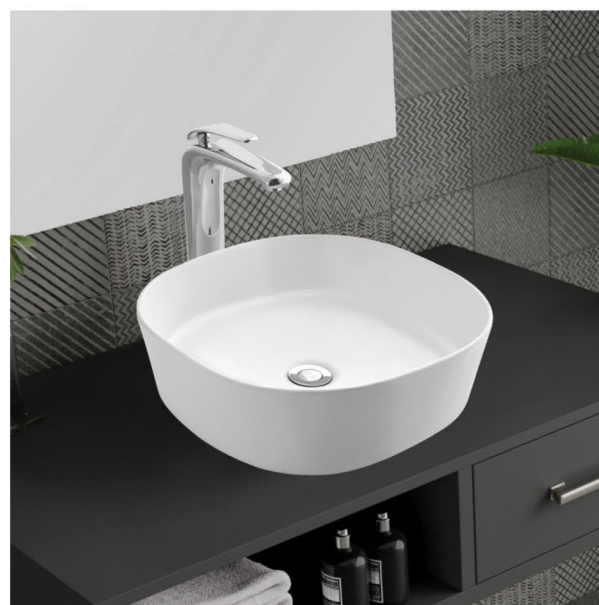

Lemon
315x315x140mm