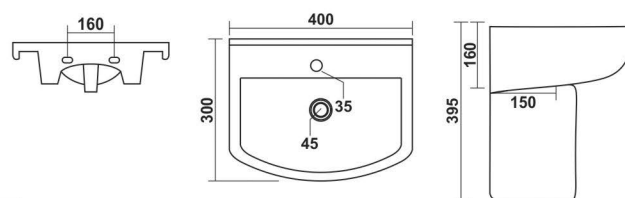

Droop

440x360mm (18"x14")
Pedestal - Droop