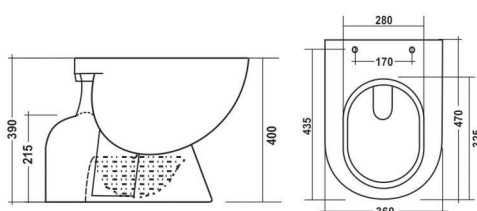

Vitra EWC - P
475x355x390mm