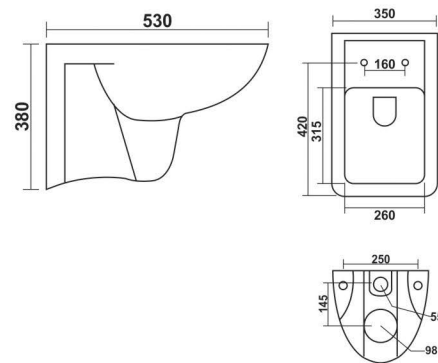

Corolla
530x350mm
with Soft Close Seat Cover