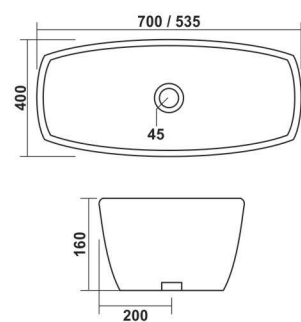

# NOVA

series

**Mac Round**  
420x420x140mm

**Epic (38)**  
380x380x145mm

**Mac Square**  
425x430x140mm

**Epic (50)**  
505x380x145mm

**Mac Oval**  
500x415x140mm

**Epic (60)**  
605x380x150mm

**Kodak - 40**  
400x400x140mm

**Kodak - 40**  
400x400x140mm  
Colour > Black Matt

**Kodak - 50**  
500x400x140mm

**Kodak - 50**  
500x400x140mm  
Colour > Black Matt

**Kodak - 60**  
600x400x145mm  
Colour > Black Matt

**Kodak - 60**  
600x400x145mm

**Titanium**  
700x400x160mm  
535x400x160mm

**Cover**  
500x355x145mm  
700x350x140mm  
900x360x140mm

**Smart**  
555x365x125mm

**Aura**  
455x325x145mm

**Epic (38)**  
380x380x145mm

**Epic (60)**  
605x380x150mm

**Epic (50)**  
505x380x145mm