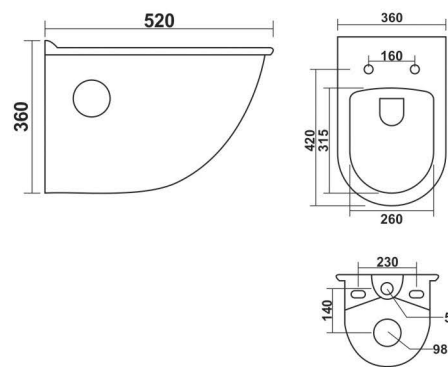

Cadila
520x360mm
with Soft Close Seat Cover