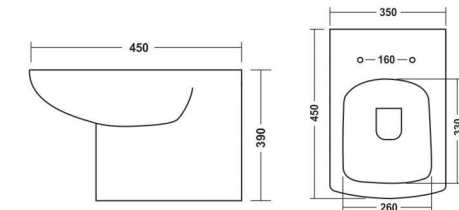

Octavia EWC - S
520x355x390mm
S-trap 230mm Roughing in
with Seat Cover