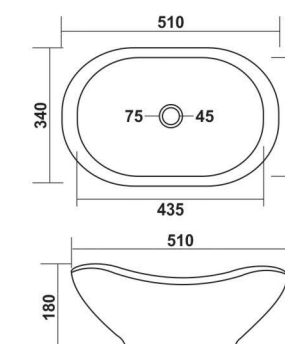

**Clivia**  
440x440x130mm

**Armani**  
445x340x145mm

**Lemon**  
315x315x140mm

**Titanic**  
695x365x190mm

# Shaping new creativity

Innovative & Architectural shapes for modern bathrooms

**Cristal**  
580x395x130mm

**Arrow (45)**  
450x315x130mm

**Arrow (60)**  
600x400x130mm

**Cello**  
620x460x150mm

**Angel**  
610x340x135mm

**ANGEL - 610x340x135mm**

**Torus**  
415x340x170mm

**Viva**  
510x315x130mm

**VIVA - 510x315x130mm**

**Ozone**  
620x440x95mm

**Limca**  
470x390x140mm

**Vento**  
405x405x150mm

**Ricon**  
400x400x140mm

**Trio**  
370x370x145mm

**Selvo**  
505x360x135mm

**New Torus**  
510x340x180mm

**Leo**  
430x320x130mm