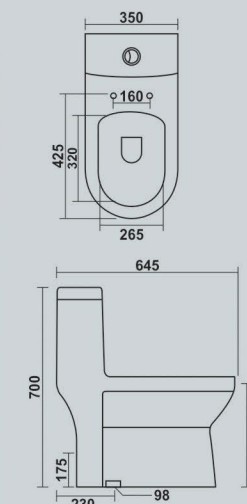

Shaping new creativity

Innovative & Architectural shapes for modern bathrooms

Winger - P/S

645x350x700mm
5-trap 230mm Roughing in
Washdown One Piece Toilet
with Soft Close Seat Cover & Fitting

Grand - P/S

685x355x725mm
5-trap 100mm, 230mm Roughing in
Washdown One Piece Toilet
with Soft Close Seat Cover & Fitting

Carnival - 1116 - P/S

650x355x700mm
5-trap 230mm Roughing in
Washdown One Piece Toilet
with Soft Close Seat Cover & Fitting