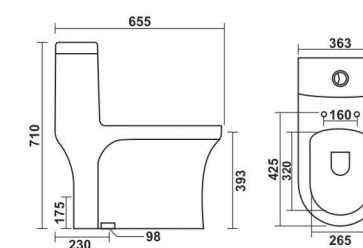

Shaping new creativity

Innovative & Architectural shapes for modern bathrooms

1124

650x360x730mm
S-trap 230mm Roughing in
Syphonic One Piece Toilet
with Soft Close Seat Cover & Fitting

Harrier - 1118 - P/S

655x363x710mm
S-trap 230mm Roughing in
Washdown One Piece Toilet
with Soft Close Seat Cover & Fitting