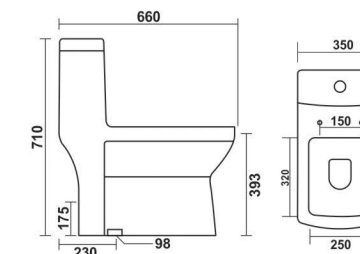

Nexo - 1119 - S

650x360x740mm
S-trap 230mm Roughing in
Syphonic One Piece Toilet
with Soft Close Seat Cover & Fitting

Clink - 1120 - S

660x350x710mm
S-trap 230mm, 300mm Roughing in
Syphonic One Piece Toilet
with Soft Close Seat Cover & Fitting

Shaping new creativity

Innovative & Architectural shapes for modern bathrooms

Vega - P/S

675x360x740mm
S-trap 100mm, 230mm Roughing in
Washdown One Piece Toilet
with Soft Close Seat Cover & Fitting