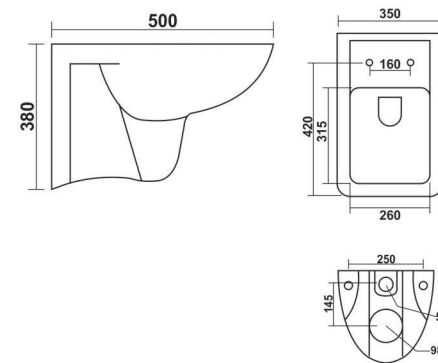

Corolla
500x350mm
with Soft Close Seat Cover