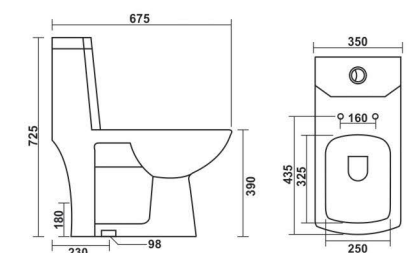

# Shaping new creativity

Innovative & Architectural shapes for modern bathrooms

**Vega - P/S**

675x360x740mm  
 S-trap 100mm, 230mm Roughing in  
 Washdown One Piece Toilet  
 with Soft Close Seat Cover & Fitting

**Cruz - P/S**

640x350x725mm  
5-trap 230mm Roughing in  
Washdown One Piece Toilet  
with Soft Close Seat Cover & Fitting

**Force - P/S**

630x340x715mm  
5-trap 230mm Roughing in  
Washdown One Piece Toilet  
with Soft Close Seat Cover & Fitting

Shaping new  
creativity  
Innovative & Architectural  
shapes for modern bathrooms

**Duster - P/S**

675x350x725mm  
5-trap 230mm Roughing in  
Washdown One Piece Toilet  
with Soft Close Seat Cover & Fitting