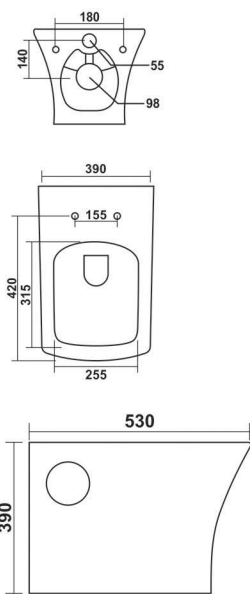

Commander

Colour > Pista & Emerald Green