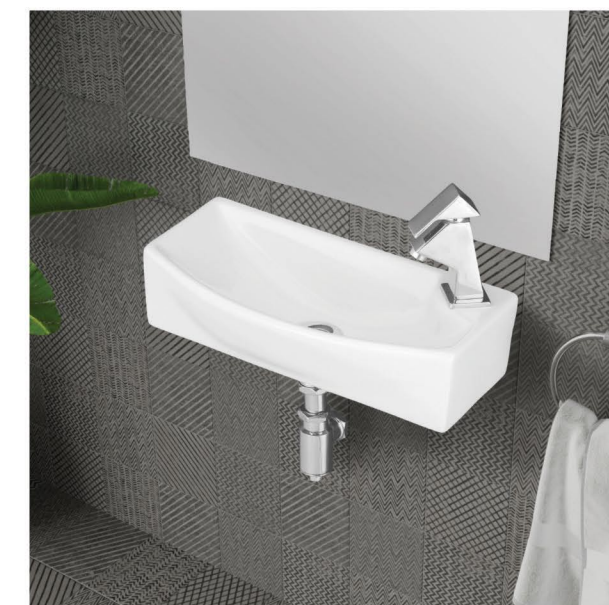

Kohinoor
450x310mm (18"x12")