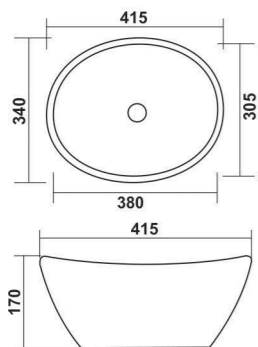

**Epic (60)**  
605x380x150mm

**Epic (50)**  
505x380x145mm

**Clivia**  
440x440x130mm

**Armani**  
445x340x145mm

**Lemon**  
315x315x140mm

**Titanic**  
695x365x190mm

# Shaping new creativity

Innovative & Architectural shapes for modern bathrooms

**Cristal**  
580x395x130mm

**Arrow (45)**  
450x315x130mm

**Arrow (60)**  
600x400x130mm

**Cello**  
620x460x150mm

**Angel**  
610x340x135mm

**ANGEL - 610x340x135mm**

**Torus**  
415x340x170mm

**Viva**  
510x315x130mm

**VIVA - 510x315x130mm**

**Ozone**  
620x440x95mm

**Limca**  
470x390x140mm

**Vento**  
405x405x150mm

**Ricon**  
400x400x140mm