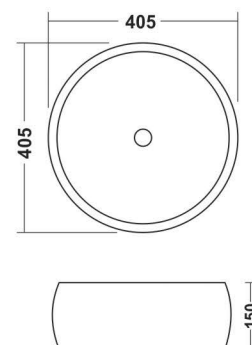

**Clivia**  
440x440x130mm

**Armani**  
445x340x145mm

**Lemon**  
315x315x140mm

**Titanic**  
695x365x190mm

# Shaping new creativity

Innovative & Architectural shapes for modern bathrooms

**Cristal**  
580x395x130mm

**Arrow (45)**  
450x315x130mm

**Arrow (60)**  
600x400x130mm

**Cello**  
620x460x150mm

**Angel**  
610x340x135mm

**ANGEL - 610x340x135mm**

**Torus**  
415x340x170mm

**Viva**  
510x315x130mm

**VIVA - 510x315x130mm**

**Ozone**  
620x440x95mm

**Limca**  
470x390x140mm

**Vento**  
405x405x150mm

**Ricon**  
400x400x140mm

**Trio**  
370x370x145mm

**Selvo**  
505x360x135mm

**New Torus**  
510x340x180mm

**Leo**  
430x320x130mm