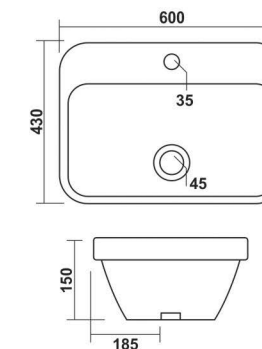

**Hector**  
530x400x130mm

**Aris**  
450x450mm

**Mondeo**  
550x420x145mm

**Apollo**  
595x405x150mm

**Camroom**  
530x380x120mm

**Big Levis**  
615x415x115mm

**Antila**  
450x450x130mm

**Rolex**  
560x400x150mm

# Shaping new creativity

Innovative & Architectural shapes for modern bathrooms

**Livon**  
520x360x120mm

**Ozzy**  
600x430x150mm

**Diro**  
590x420x130mm

**Diamond**  
530x430x130mm

**Eon**  
420x420x160mm

**Cross**  
660x430x135mm

**Linea**  
410x410x110mm

**Iris**  
475x295x155mm

**Liza**  
330x290x110mm

**Titanium - 001**  
535x400x160mm

**Titanium - 002**  
535x400x160mm

**Titanium - 011**  
535x400x160mm

**Titanium - 012**  
535x400x160mm

**Titanium - 013**  
535x400x160mm

**Titanium - 014**  
535x400x160mm

**Titanium - 015**  
535x400x160mm

**Style - 002**  
500x290x130mm

**Style - 004**  
500x290x130mm

**Style - 001**  
500x290x130mm