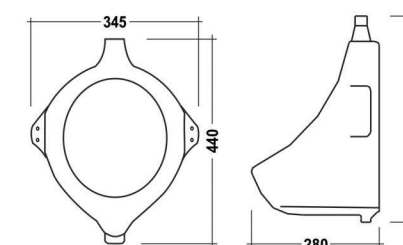

Squatting Urinal
475x370x100mm