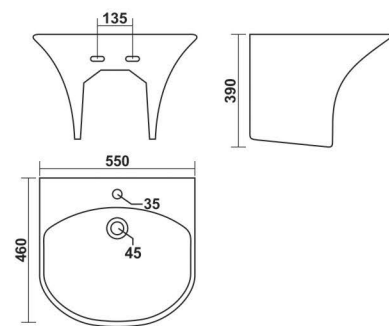

**Anglo Indian - P/S**  
520x450x405mm  
5-trap 100mm Roughing in

**ECO EWC - S**  
465x550x395mm  
5-trap 100mm Roughing in

**Euro EWC - S**  
470x360x400mm  
5-trap 100mm Roughing in

**Effo EWC - P/S**  
475x355x405mm  
5-trap 100mm Roughing in

**Vitra EWC - P**  
475x355x390mm

**Eva EWC - S**  
380x340x400mm  
5-trap 100mm Roughing in

ONE PIECE BASIN

**Terrano**  
550x460mm (21"x16")

**Oxford**  
475x425mm (19"x17")

**Oxford**  
475x425mm (19"x17")

**Candy**

440x500mm (17"x20")  
400x390mm (16"x15")

**Riga**

360x320mm (14"x13")

**Candy**

440x500mm (17"x20")

**Rome**

375x345mm (15"x14")