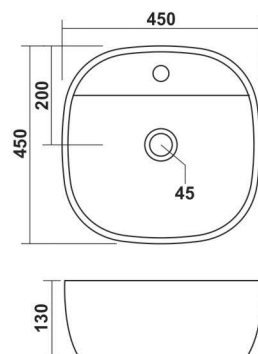

# Shaping new creativity

Innovative & Architectural shapes for modern bathrooms

**Mac Round**  
420x420x140mm

**Mac Square**  
425x430x140mm

**Solo - 6007**  
405x405mm

**Mac Oval**  
500x415x140mm

**Neon**  
460x460mm

**Hector**  
530x400x130mm

**Aris**  
450x450mm

**Mondeo**  
550x420x145mm

**Apollo**  
595x405x150mm

**Camroom**  
530x380x120mm

**Big Levis**  
615x415x115mm

**Antila**  
450x450x130mm

**Rolex**  
560x400x150mm

# Shaping new creativity

Innovative & Architectural shapes for modern bathrooms

**Livon**  
520x360x120mm

**Ozzy**  
600x430x150mm

**Diro**  
590x420x130mm

**Diamond**  
530x430x130mm

**Eon**  
420x420x160mm

**Cross**  
660x430x135mm

**Linea**  
410x410x110mm

**Iris**  
475x295x155mm

**Liza**  
330x290x110mm

**Titanium - 001**  
535x400x160mm

**Titanium - 002**  
535x400x160mm

**Titanium - 011**  
535x400x160mm