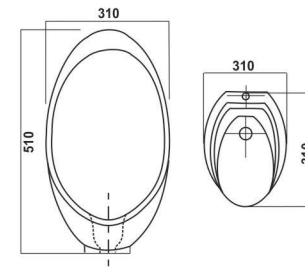

## Opel

555x410mm (22"x16")

## Century

570x410mm (23"x16")  
450x350mm (18"x14")

Urinal Spider

**Vanue - with Spider**  
260x330x660mm

**Fears Urinal**  
310x310x510mm

**Spark - with Sensor**  
320x305x690mm

**Volga**  
570x330x345mm

**Large Urinal**  
350x370x590mm

**Urinal Partition**  
710x355x130mm

**Sega**  
310x280x610mm

**Flat Back**  
345x280x440mm

**Squatting Urinal**  
475x370x100mm

**Nano**  
270x250x400mm

**Unicorn**  
580x530x240mm (23")

**Orissa Pan**  
580x435x300mm (23")

**Gloster**  
610x480x240mm (24")

**Italia Pan**  
535x440x210mm (21")

**C.T. Pan**  
520x410x190mm (20")

**Spanish Pan**  
535x435x280mm (21")

**Jupiter C.T. Pan**  
530x400x200mm (21")

**Monster**  
560x450x300mm (22")