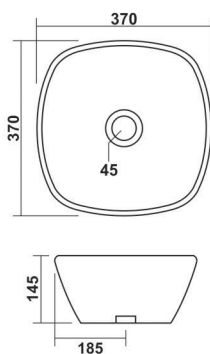

**Clivia**  
440x440x130mm

**Armani**  
445x340x145mm

**Lemon**  
315x315x140mm

**Titanic**  
695x365x190mm

# Shaping new creativity

Innovative & Architectural shapes for modern bathrooms

**Cristal**  
580x395x130mm

**Arrow (45)**  
450x315x130mm

**Arrow (60)**  
600x400x130mm

**Cello**  
620x460x150mm

**Angel**  
610x340x135mm

**ANGEL - 610x340x135mm**

**Torus**  
415x340x170mm

**Viva**  
510x315x130mm

**VIVA - 510x315x130mm**

**Ozone**  
620x440x95mm

**Limca**  
470x390x140mm

**Vento**  
405x405x150mm

**Ricon**  
400x400x140mm

**Trio**  
370x370x145mm

**Selvo**  
505x360x135mm

**New Torus**  
510x340x180mm

**Leo**  
430x320x130mm