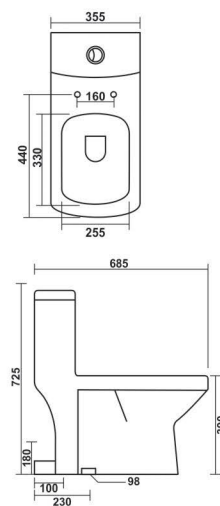

### Grand - P/S

685x355x725mm  
5-trap 100mm, 230mm Roughing in  
Washdown One Piece Toilet  
with Soft Close Seat Cover & Fitting