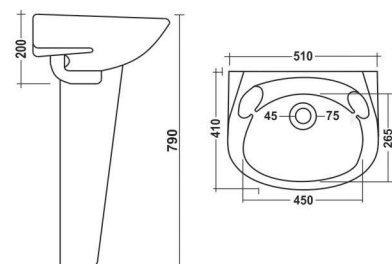

### Droop

440x360mm (18"x14")  
 Pedestal - Droop

**Acme**  
400x380x820mm

**Acme**  
400x380x820mm

**Elica**  
460x360x815mm

**Elica**  
460x360x815mm

**Xcent**  
440x440mm (17"x17")

**Xcent - 002**  
440x440mm (17"x17")

**Supreme**

565x450mm (22"x16")

**Serena**

570x475mm (23"x18")

**Sophia**

570x405mm (22"x16")

**Capri**  
455x340mm (18"x13")

**Fabiya**  
565x445mm (23"x18")

Shaping new  
creativity  
Innovative & Architectural  
shapes for modern bathrooms

**Capri**  
400x300mm (16"x12")

**Repose**  
530x415mm (22"x16")

**Matiz**  
550x410mm (22"x16")

**Fabiya**  
508x406mm (20"x16")

**Matiz**  
510x410mm (20"x16")

**Council**  
525x400mm (20"x16")

**Fancy**

Bowl - 300x300mm (12"x12")  
 Stand - 480x300mm (19"x12")

WALL HUNG  
 BASIN

**Matrix**

400x265mm (16"x10")

**Beat**