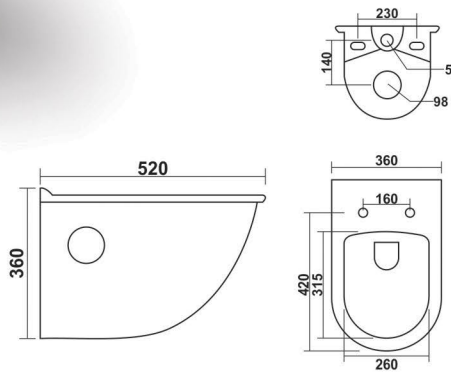

6 Superior Classy Colors to Choose from. Each equally stunning and eye catching. Choose the one that reflects your style!