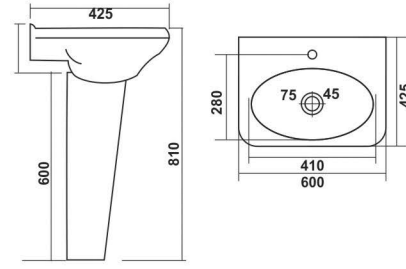

470x455mm (18"x14")  
Pedestal - Silver

Shaping new  
creativity

Innovative & Architectural  
shapes for modern bathrooms

**Normus**

500x405mm (20"x16")  
Pedestal - Normus

### Droop

440x360mm (18"x14")  
 Pedestal - Droop

**Acme**  
400x380x820mm

**Acme**  
400x380x820mm

**Elica**  
460x360x815mm

**Elica**  
460x360x815mm

**Xcent**  
440x440mm (17"x17")

**Xcent - 002**  
440x440mm (17"x17")

**Xcent - 003**  
440x440mm (17"x17")

**Xcent - 001**  
440x440mm (17"x17")

**Elegance**  
600x425mm (24"x17")

**Prince Counter**  
765x490mm (30"x18")

**Optra**  
620x540mm (25"x21")

**Lexo**  
600x510mm (24"x20")

**Prince Gold**  
635x500mm (25"x19")

**Simin**  
520x450mm (20"x18")

**Hitachi**  
590x485mm (24"x18")

**Olympia**  
500x500 (20"x20")