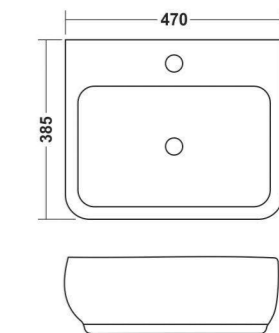

**Clivia**  
440x440x130mm

**Armani**  
445x340x145mm

**Lemon**  
315x315x140mm

**Titanic**  
695x365x190mm

# Shaping new creativity

Innovative & Architectural shapes for modern bathrooms

**Cristal**  
580x395x130mm

**Arrow (45)**  
450x315x130mm

**Arrow (60)**  
600x400x130mm

**Cello**  
620x460x150mm

**Angel**  
610x340x135mm

**ANGEL - 610x340x135mm**

**Torus**  
415x340x170mm

**Viva**  
510x315x130mm

**VIVA - 510x315x130mm**

**Ozone**  
620x440x95mm

**Limca**  
470x390x140mm

**Vento**  
405x405x150mm

**Ricon**  
400x400x140mm

**Trio**  
370x370x145mm

**Selvo**  
505x360x135mm

**New Torus**  
510x340x180mm

**Leo**  
430x320x130mm