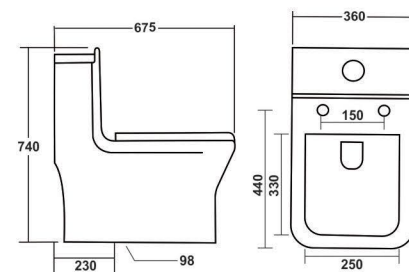

**Nexus - 1122 - S**

660x350x730mm  
 S-trap 230mm, 300mm Roughing in  
 Syphonic One Piece Toilet  
 with Soft Close Seat Cover & Fitting

**Dream - S**

660x370x746mm  
 S-trap 300mm Roughing in  
 Syphonic One Piece Toilet  
 with Soft Close Seat Cover & Fitting

# Shaping new creativity

Innovative & Architectural shapes for modern bathrooms

**Vega - P/S**

675x360x740mm  
 S-trap 100mm, 230mm Roughing in  
 Washdown One Piece Toilet  
 with Soft Close Seat Cover & Fitting