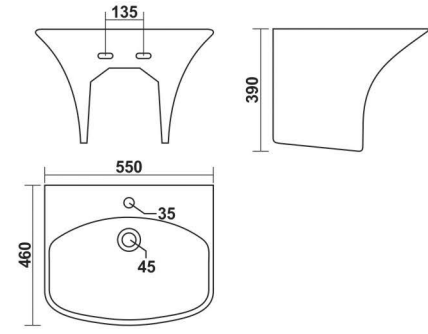

**Anglo Indian - P/S**  
520x450x405mm  
5-trap 100mm Roughing in

**ECO EWC - S**  
465x550x395mm  
5-trap 100mm Roughing in

**Euro EWC - S**  
470x360x400mm  
5-trap 100mm Roughing in

**Effo EWC - P/S**  
475x355x405mm  
5-trap 100mm Roughing in

**Vitra EWC - P**  
475x355x390mm

**Eva EWC - S**  
380x340x400mm  
5-trap 100mm Roughing in

ONE PIECE BASIN

**Terrano**  
550x460mm (21"x16")

**Oxford**  
475x425mm (19"x17")

**Oxford**  
475x425mm (19"x17")

**Candy**

440x500mm (17"x20")  
400x390mm (16"x15")

**Riga**

360x320mm (14"x13")

**Candy**

440x500mm (17"x20")

**Rome**

375x345mm (15"x14")