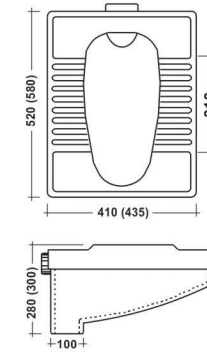

## Opel

555x410mm (22"x16")

## Century

570x410mm (23"x16")  
450x350mm (18"x14")

Urinal Spider

**Vanue - with Spider**  
260x330x660mm

**Fears Urinal**  
310x310x510mm

**Spark - with Sensor**  
320x305x690mm

**Volga**  
570x330x345mm

**Large Urinal**  
350x370x590mm

**Urinal Partition**  
710x355x130mm

**Sega**  
310x280x610mm

**Flat Back**  
345x280x440mm

**Squatting Urinal**  
475x370x100mm

**Nano**  
270x250x400mm

**Unicorn**  
580x530x240mm (23")

**Orissa Pan**  
580x435x300mm (23")

**Gloster**  
610x480x240mm (24")

**Italia Pan**  
535x440x210mm (21")

**C.T. Pan**  
520x410x190mm (20")

**Spanish Pan**  
535x435x280mm (21")

**Jupiter C.T. Pan**  
530x400x200mm (21")

**Monster**  
560x450x300mm (22")