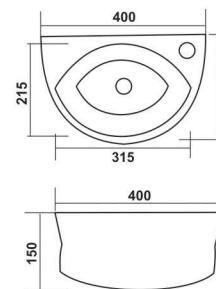

### Droop

440x360mm (18"x14")  
 Pedestal - Droop

**Acme**  
400x380x820mm

**Acme**  
400x380x820mm

**Elica**  
460x360x815mm

**Elica**  
460x360x815mm

**Xcent**  
440x440mm (17"x17")

**Xcent - 002**  
440x440mm (17"x17")

**Supreme**

565x450mm (22"x16")

**Serena**

570x475mm (23"x18")

**Sophia**

570x405mm (22"x16")

**Capri**  
455x340mm (18"x13")

**Fabiya**  
565x445mm (23"x18")

Shaping new  
creativity  
Innovative & Architectural  
shapes for modern bathrooms

**Capri**  
400x300mm (16"x12")

**Repose**  
530x415mm (22"x16")

**Matiz**  
550x410mm (22"x16")

**Fabiya**  
508x406mm (20"x16")

**Matiz**  
510x410mm (20"x16")

**Council**  
525x400mm (20"x16")

**Fancy**

Bowl - 300x300mm (12"x12")  
 Stand - 480x300mm (19"x12")

WALL HUNG  
 BASIN

**Matrix**

400x265mm (16"x10")

**Beat**