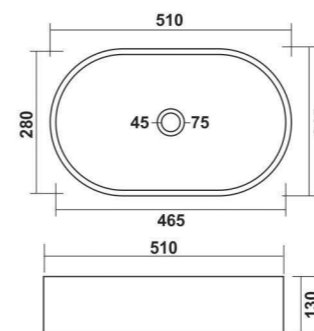

**Clivia**  
440x440x130mm

**Armani**  
445x340x145mm

**Lemon**  
315x315x140mm

**Titanic**  
695x365x190mm

# Shaping new creativity

Innovative & Architectural shapes for modern bathrooms

**Cristal**  
580x395x130mm

**Arrow (45)**  
450x315x130mm

**Arrow (60)**  
600x400x130mm

**Cello**  
620x460x150mm

**Angel**  
610x340x135mm

**ANGEL - 610x340x135mm**

**Torus**  
415x340x170mm

**Viva**  
510x315x130mm

**VIVA - 510x315x130mm**

**Ozone**  
620x440x95mm

**Limca**  
470x390x140mm

**Vento**  
405x405x150mm

**Ricon**  
400x400x140mm

**Trio**  
370x370x145mm

**Selvo**  
505x360x135mm

**New Torus**  
510x340x180mm

**Leo**  
430x320x130mm