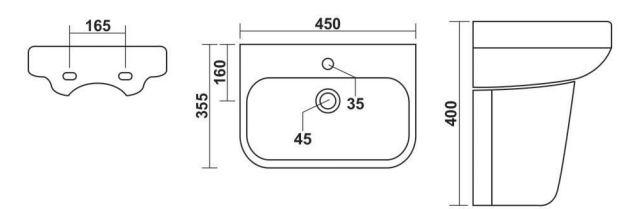

WASH BASIN
HALF PEDESTAL

Camry
455x395mm (18"x15")
Pedestal - Camry