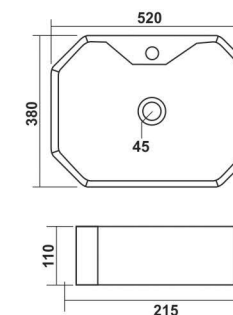

**Epic (60)**  
605x380x150mm

**Epic (50)**  
505x380x145mm

# Shaping new creativity

Innovative & Architectural shapes for modern bathrooms

**Crock**  
545x380x140mm

**Armani (54)**  
540x380x140mm

**New Bolo - 3014**  
390x390x145mm

**Romano**  
420x420x150mm

**Qubix**  
520x380x110mm

**Clivia**  
440x440x130mm

**Armani**  
445x340x145mm

**Lemon**  
315x315x140mm

**Titanic**  
695x365x190mm