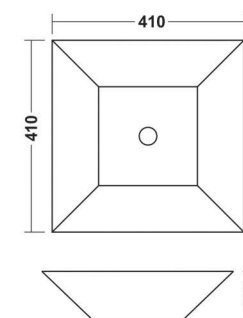

**Hector**  
530x400x130mm

**Aris**  
450x450mm

**Mondeo**  
550x420x145mm

**Apollo**  
595x405x150mm

**Camroom**  
530x380x120mm

**Big Levis**  
615x415x115mm

**Antila**  
450x450x130mm

**Rolex**  
560x400x150mm

# Shaping new creativity

Innovative & Architectural shapes for modern bathrooms

**Livon**  
520x360x120mm

**Ozzy**  
600x430x150mm

**Diro**  
590x420x130mm

**Diamond**  
530x430x130mm

**Eon**  
420x420x160mm

**Cross**  
660x430x135mm

**Linea**  
410x410x110mm

**Iris**  
475x295x155mm

**Liza**  
330x290x110mm

**Titanium - 001**  
535x400x160mm

**Titanium - 002**  
535x400x160mm

**Titanium - 011**  
535x400x160mm