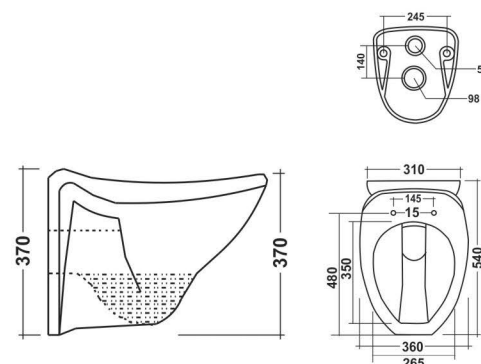

**Crown**  
500x350mm  
with Soft Close Seat Cover

**Cosmo**  
550x350mm  
with Soft Close Seat Cover

**Riva**  
525x355mm  
with Sandy Seat Cover 

**Vipro**  
535x360mm  
with Cascade Seat Cover with Jet