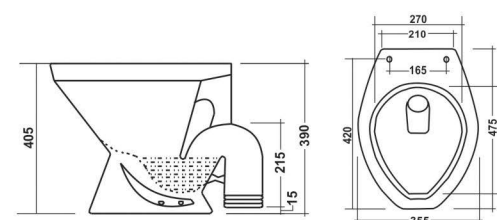

**Anglo Indian - P/S**  
520x450x405mm  
5-trap 100mm Roughing in

**ECO EWC - S**  
465x550x395mm  
5-trap 100mm Roughing in

**Euro EWC - S**  
470x360x400mm  
5-trap 100mm Roughing in

**Effo EWC - P/S**  
475x355x405mm  
5-trap 100mm Roughing in

**Vitra EWC - P**  
475x355x390mm

**Eva EWC - S**  
380x340x400mm  
5-trap 100mm Roughing in

ONE PIECE BASIN

**Terrano**  
550x460mm (21"x16")

**Oxford**  
475x425mm (19"x17")

**Oxford**  
475x425mm (19"x17")