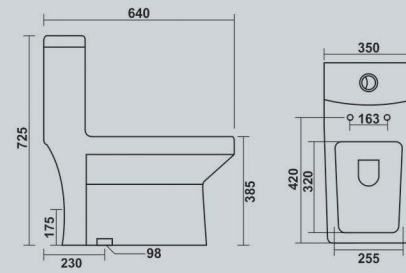

Force - P/S

630x340x715mm
5-trap 230mm Roughing in
Washdown One Piece Toilet
with Soft Close Seat Cover & Fitting