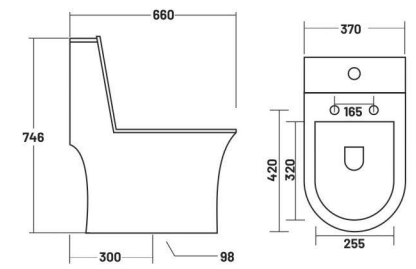

**Nexus - 1122 - S**

660x350x730mm  
 S-trap 230mm, 300mm Roughing in  
 Syphonic One Piece Toilet  
 with Soft Close Seat Cover & Fitting

**Dream - S**

660x370x746mm  
 S-trap 300mm Roughing in  
 Syphonic One Piece Toilet  
 with Soft Close Seat Cover & Fitting