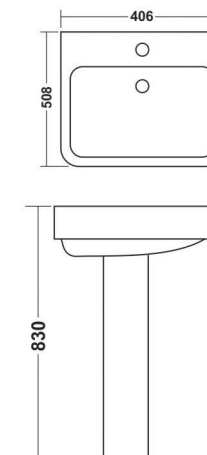

**Prince Gold**  
635x500mm (25"x19")

**Simin**  
520x450mm (20"x18")

**Hitachi**  
590x485mm (24"x18")

**Olympia**  
500x500 (20"x20")

# Shaping new creativity

Innovative & Architectural shapes for modern bathrooms

**Classic**  
630x480mm (25"x18")

**Lauret**  
635x460mm (25"x18")

**Supreme Gold**

620x495mm (25"x18")

**Glossy**

560x470mm (22"x17")

**Supreme**

565x450mm (22"x16")

**Serena**

570x475mm (23"x18")

**Sophia**

570x405mm (22"x16")

**Capri**  
455x340mm (18"x13")

**Fabiya**  
565x445mm (23"x18")

**Matiz**  
510x410mm (20"x16")

**Council**  
525x400mm (20"x16")

**Fancy**

Bowl - 300x300mm (12"x12")  
 Stand - 480x300mm (19"x12")

WALL HUNG  
 BASIN

**Matrix**

400x265mm (16"x10")

**Beat**