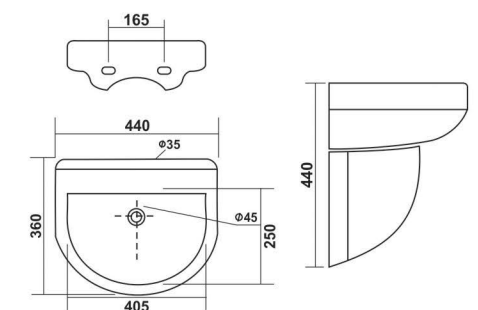

470x455mm (18"x14")  
Pedestal - Silver

Shaping new  
creativity

Innovative & Architectural  
shapes for modern bathrooms

**Normus**

500x405mm (20"x16")  
Pedestal - Normus

### Capri

500x400mm (20"x16") | Pedestal - Silver  
 455x340mm (18"x13") | Pedestal - Capri  
 400x300mm (16"x12") | Pedestal - Capri

### Droop

440x360mm (18"x14")  
 Pedestal - Droop

**Acme**  
400x380x820mm

**Acme**  
400x380x820mm

**Elica**  
460x360x815mm

**Elica**  
460x360x815mm

**Xcent**  
440x440mm (17"x17")

**Xcent - 002**  
440x440mm (17"x17")