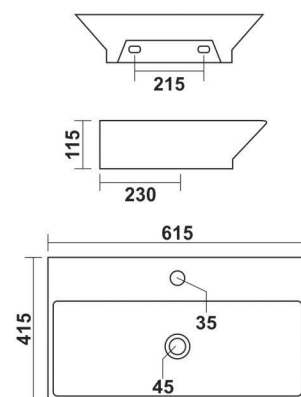

**Trio**  
370x370x145mm

**Selvo**  
505x360x135mm

**New Torus**  
510x340x180mm

**Leo**  
430x320x130mm

**Hector**  
530x400x130mm

**Aris**  
450x450mm

**Mondeo**  
550x420x145mm

**Apollo**  
595x405x150mm

**Camroom**  
530x380x120mm

**Big Levis**  
615x415x115mm

**Antila**  
450x450x130mm

**Rolex**  
560x400x150mm

# Shaping new creativity

Innovative & Architectural shapes for modern bathrooms

**Livon**  
520x360x120mm

**Ozzy**  
600x430x150mm

**Diro**  
590x420x130mm

**Diamond**  
530x430x130mm

**Eon**  
420x420x160mm

**Cross**  
660x430x135mm

**Linea**  
410x410x110mm

**Iris**  
475x295x155mm

**Liza**  
330x290x110mm

**Titanium - 001**  
535x400x160mm

**Titanium - 002**  
535x400x160mm

**Titanium - 011**  
535x400x160mm