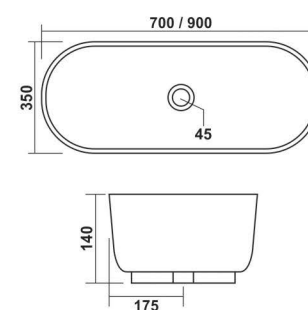

# NOVA

series

**Mac Round**  
420x420x140mm

**Epic (38)**  
380x380x145mm

**Mac Square**  
425x430x140mm

**Epic (50)**  
505x380x145mm

**Mac Oval**  
500x415x140mm

**Epic (60)**  
605x380x150mm

**Kodak - 40**  
400x400x140mm

**Kodak - 40**  
400x400x140mm  
Colour > Black Matt

**Kodak - 50**  
500x400x140mm

**Kodak - 50**  
500x400x140mm  
Colour > Black Matt

**Kodak - 60**  
600x400x145mm  
Colour > Black Matt

**Kodak - 60**  
600x400x145mm

**Titanium**  
700x400x160mm  
535x400x160mm

**Cover**  
500x355x145mm  
700x350x140mm  
900x360x140mm

**Smart**  
555x365x125mm

**Aura**  
455x325x145mm

**Epic (38)**  
380x380x145mm

**Epic (60)**  
605x380x150mm

**Epic (50)**  
505x380x145mm