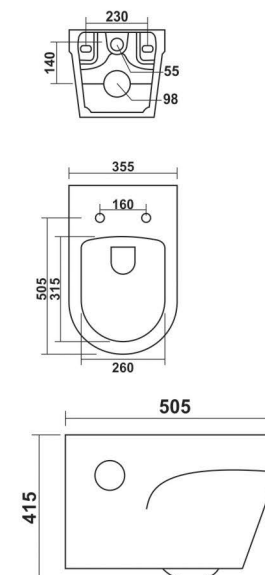

**Crocs**  
550x355mm  
with UF Soft Close Seat Cover  
with Wall Mounting Bolt

**Cadila**  
520x360mm  
with Soft Close Seat Cover

**Casio**  
505x355mm  
with Soft Close Seat Cover

**Civik-KA01**  
545x360mm  
with Soft Close Seat Cover