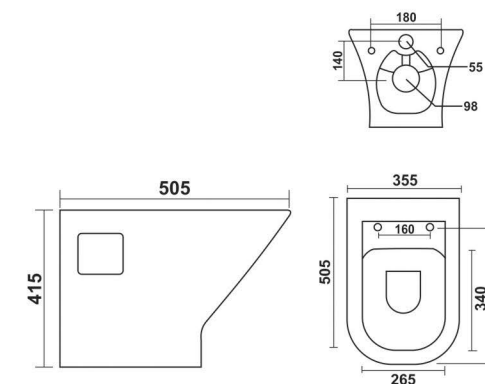

Shaping new creativity

Innovative & Architectural shapes for modern bathrooms