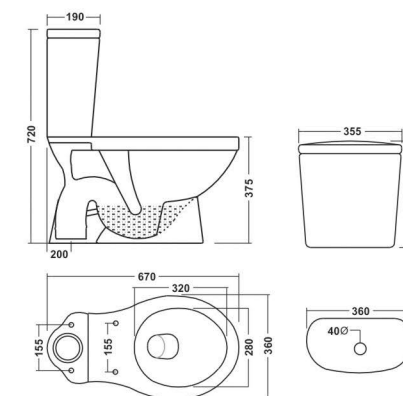

## WALL HUNG TWO PIECE CLOSET

**Celerio**  
650x370mm  
3/6 Liter Flushing  
EWC with Cistern, Hydraulic Seat Cover & Cistern Fitting Set

TWO PIECE CLOSET

**Jio EWC - P/S**

680x360mm  
EWC with Cistern, Hydraulic Seat Cover & Cistern Fitting Set

**Speed EWC - P**

630x360mm  
EWC with Cistern, Hydraulic Seat Cover & Cistern Fitting Set

**Speed EWC - S**

630x360mm  
EWC with Cistern, Hydraulic Seat Cover & Cistern Fitting Set

BACK TO WALL  
FLOOR MOUNTING  
CLOSET