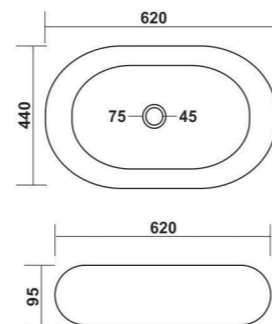

**Clivia**  
440x440x130mm

**Armani**  
445x340x145mm

**Lemon**  
315x315x140mm

**Titanic**  
695x365x190mm

# Shaping new creativity

Innovative & Architectural shapes for modern bathrooms

**Cristal**  
580x395x130mm

**Arrow (45)**  
450x315x130mm

**Arrow (60)**  
600x400x130mm

**Cello**  
620x460x150mm

**Angel**  
610x340x135mm

**ANGEL - 610x340x135mm**

**Torus**  
415x340x170mm

**Viva**  
510x315x130mm

**VIVA - 510x315x130mm**

**Ozone**  
620x440x95mm

**Limca**  
470x390x140mm

**Vento**  
405x405x150mm

**Ricon**  
400x400x140mm

**Trio**  
370x370x145mm

**Selvo**  
505x360x135mm

**New Torus**  
510x340x180mm

**Leo**  
430x320x130mm