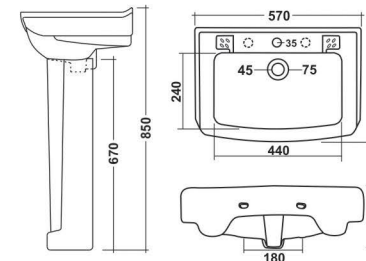

# Shaping new creativity

Innovative & Architectural shapes for modern bathrooms

**Classic**  
630x480mm (25"x18")

**Lauret**  
635x460mm (25"x18")

**Supreme Gold**

620x495mm (25"x18")

**Glossy**

560x470mm (22"x17")

**Supreme**

565x450mm (22"x16")

**Serena**

570x475mm (23"x18")

**Sophia**

570x405mm (22"x16")

**Capri**  
455x340mm (18"x13")

**Fabiya**  
565x445mm (23"x18")

**Matiz**  
510x410mm (20"x16")

**Council**  
525x400mm (20"x16")

**Fancy**

Bowl - 300x300mm (12"x12")  
 Stand - 480x300mm (19"x12")

WALL HUNG  
 BASIN

**Matrix**

400x265mm (16"x10")

**Beat**