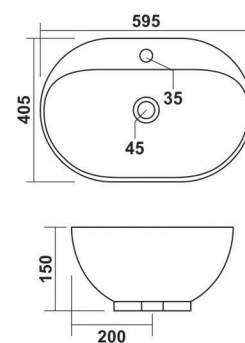

# Shaping new creativity

Innovative & Architectural shapes for modern bathrooms

**Mac Round**  
420x420x140mm

**Mac Square**  
425x430x140mm

**Solo - 6007**  
405x405mm

**Mac Oval**  
500x415x140mm

**Neon**  
460x460mm

**Hector**  
530x400x130mm

**Aris**  
450x450mm

**Mondeo**  
550x420x145mm

**Apollo**  
595x405x150mm

**Camroom**  
530x380x120mm

**Big Levis**  
615x415x115mm

**Antila**  
450x450x130mm

**Rolex**  
560x400x150mm

**Cross**  
660x430x135mm

**Linea**  
410x410x110mm

**Iris**  
475x295x155mm

**Liza**  
330x290x110mm

**Titanium - 001**  
535x400x160mm

**Titanium - 002**  
535x400x160mm

**Titanium - 011**  
535x400x160mm