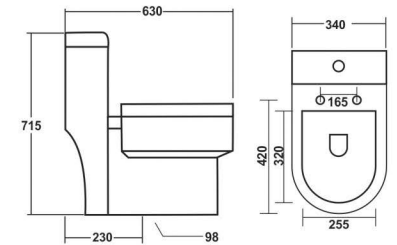

Cruz - P/S

640x350x725mm
5-trap 230mm Roughing in
Washdown One Piece Toilet
with Soft Close Seat Cover & Fitting

Force - P/S

630x340x715mm
5-trap 230mm Roughing in
Washdown One Piece Toilet
with Soft Close Seat Cover & Fitting

Shaping new
creativity
Innovative & Architectural
shapes for modern bathrooms

Duster - P/S

675x350x725mm
5-trap 230mm Roughing in
Washdown One Piece Toilet
with Soft Close Seat Cover & Fitting