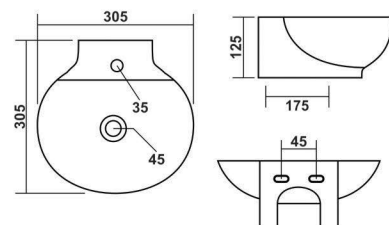

Real

300x245mm (12"x9")