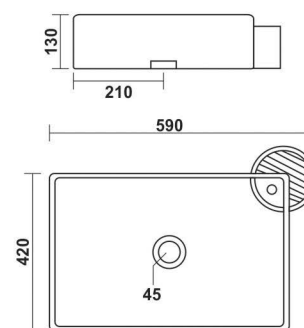

**Hector**  
530x400x130mm

**Aris**  
450x450mm

**Mondeo**  
550x420x145mm

**Apollo**  
595x405x150mm

**Camroom**  
530x380x120mm

**Big Levis**  
615x415x115mm

**Antila**  
450x450x130mm

**Rolex**  
560x400x150mm

# Shaping new creativity

Innovative & Architectural shapes for modern bathrooms

**Livon**  
520x360x120mm

**Ozzy**  
600x430x150mm

**Diro**  
590x420x130mm

**Diamond**  
530x430x130mm

**Eon**  
420x420x160mm

**Cross**  
660x430x135mm

**Linea**  
410x410x110mm

**Iris**  
475x295x155mm

**Liza**  
330x290x110mm

**Titanium - 001**  
535x400x160mm

**Titanium - 002**  
535x400x160mm

**Titanium - 011**  
535x400x160mm