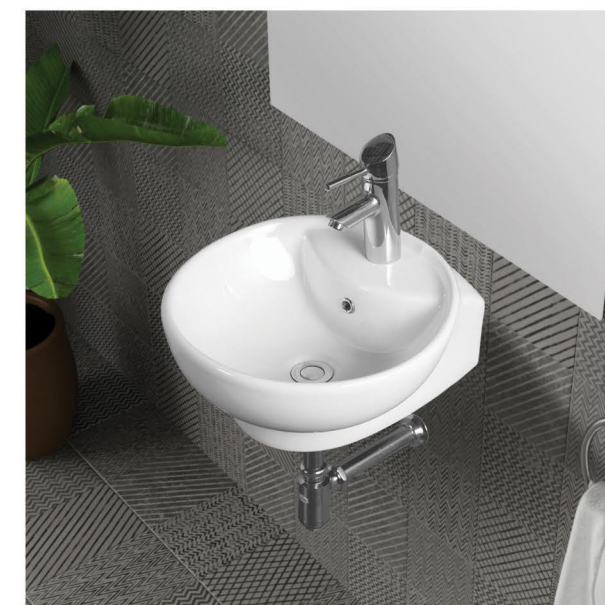

Niki - 2041
410x410mm (16"x16")