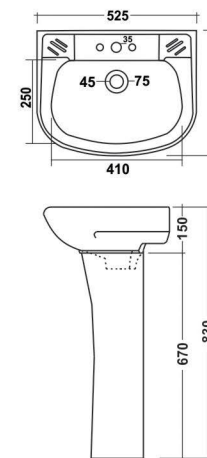

# Shaping new creativity

Innovative & Architectural shapes for modern bathrooms

**Classic**  
630x480mm (25"x18")

**Lauret**  
635x460mm (25"x18")

**Supreme Gold**

620x495mm (25"x18")

**Glossy**

560x470mm (22"x17")

**Supreme**

565x450mm (22"x16")

**Serena**

570x475mm (23"x18")

**Sophia**

570x405mm (22"x16")

**Capri**  
455x340mm (18"x13")

**Fabiya**  
565x445mm (23"x18")

Shaping new  
creativity  
Innovative & Architectural  
shapes for modern bathrooms

**Capri**  
400x300mm (16"x12")

**Repose**  
530x415mm (22"x16")

**Matiz**  
550x410mm (22"x16")

**Fabiya**  
508x406mm (20"x16")

**Matiz**  
510x410mm (20"x16")

**Council**  
525x400mm (20"x16")

**Fancy**

Bowl - 300x300mm (12"x12")  
 Stand - 480x300mm (19"x12")

WALL HUNG  
 BASIN

**Matrix**

400x265mm (16"x10")

**Beat**