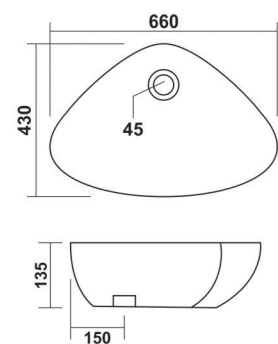

**Hector**  
530x400x130mm

**Aris**  
450x450mm

**Mondeo**  
550x420x145mm

**Apollo**  
595x405x150mm

**Camroom**  
530x380x120mm

**Big Levis**  
615x415x115mm

**Antila**  
450x450x130mm

**Rolex**  
560x400x150mm

# Shaping new creativity

Innovative & Architectural shapes for modern bathrooms

**Livon**  
520x360x120mm

**Ozzy**  
600x430x150mm

**Diro**  
590x420x130mm

**Diamond**  
530x430x130mm

**Eon**  
420x420x160mm

**Cross**  
660x430x135mm

**Linea**  
410x410x110mm

**Iris**  
475x295x155mm

**Liza**  
330x290x110mm

**Titanium - 001**  
535x400x160mm

**Titanium - 002**  
535x400x160mm

**Titanium - 011**  
535x400x160mm