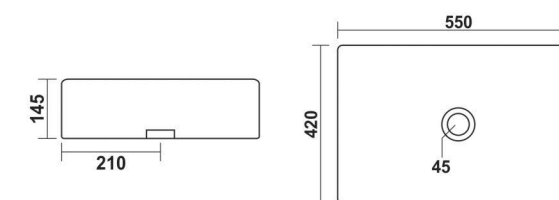

# Shaping new creativity

Innovative & Architectural shapes for modern bathrooms

**Mac Round**  
420x420x140mm

**Mac Square**  
425x430x140mm

**Solo - 6007**  
405x405mm

**Mac Oval**  
500x415x140mm

**Neon**  
460x460mm

**Hector**  
530x400x130mm

**Aris**  
450x450mm

**Mondeo**  
550x420x145mm

**Apollo**  
595x405x150mm

**Camroom**  
530x380x120mm

**Big Levis**  
615x415x115mm

**Antila**  
450x450x130mm

**Rolex**  
560x400x150mm