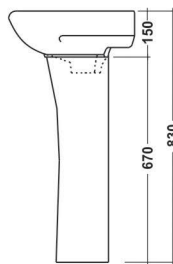

### Droop

440x360mm (18"x14")  
 Pedestal - Droop

**Acme**  
400x380x820mm

**Acme**  
400x380x820mm

**Elica**  
460x360x815mm

**Elica**  
460x360x815mm

**Xcent**  
440x440mm (17"x17")

**Xcent - 002**  
440x440mm (17"x17")

**Prince Gold**  
635x500mm (25"x19")

**Simin**  
520x450mm (20"x18")

**Hitachi**  
590x485mm (24"x18")

**Olympia**  
500x500 (20"x20")

# Shaping new creativity

Innovative & Architectural shapes for modern bathrooms

**Classic**  
630x480mm (25"x18")

**Lauret**  
635x460mm (25"x18")

**Supreme Gold**

620x495mm (25"x18")

**Glossy**

560x470mm (22"x17")