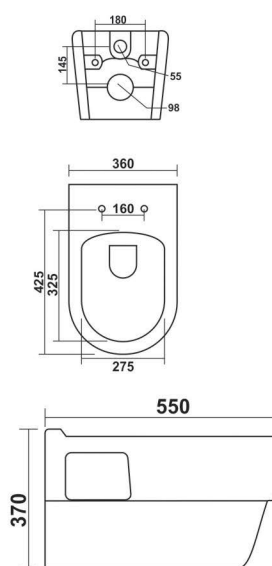

# Shaping new creativity

Innovative & Architectural shapes for modern bathrooms

**Castrol**  
560x370mm  
with UF Soft Close Seat Cover  
with Wall Mounting Bolt

**Candle**  
555x360mm  
with Soft Close Seat Cover