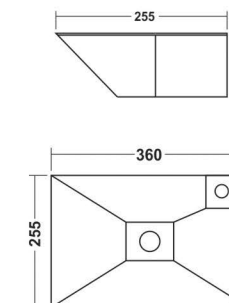

Shaping new creativity

Innovative & Architectural shapes for modern bathrooms