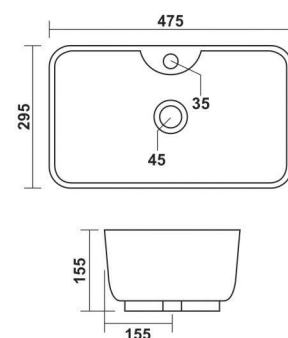

**Hector**  
530x400x130mm

**Aris**  
450x450mm

**Mondeo**  
550x420x145mm

**Apollo**  
595x405x150mm

**Camroom**  
530x380x120mm

**Big Levis**  
615x415x115mm

**Antila**  
450x450x130mm

**Rolex**  
560x400x150mm

# Shaping new creativity

Innovative & Architectural shapes for modern bathrooms

**Livon**  
520x360x120mm

**Ozzy**  
600x430x150mm

**Diro**  
590x420x130mm

**Diamond**  
530x430x130mm

**Eon**  
420x420x160mm

**Cross**  
660x430x135mm

**Linea**  
410x410x110mm

**Iris**  
475x295x155mm

**Liza**  
330x290x110mm

**Titanium - 001**  
535x400x160mm

**Titanium - 002**  
535x400x160mm

**Titanium - 011**  
535x400x160mm