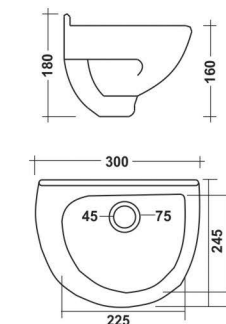

**Supreme**

565x450mm (22"x16")

**Serena**

570x475mm (23"x18")

**Sophia**

570x405mm (22"x16")

**Capri**  
455x340mm (18"x13")

**Fabiya**  
565x445mm (23"x18")

Shaping new  
creativity  
Innovative & Architectural  
shapes for modern bathrooms

**Capri**  
400x300mm (16"x12")

**Repose**  
530x415mm (22"x16")

**Matiz**  
550x410mm (22"x16")

**Fabiya**  
508x406mm (20"x16")

**Matiz**  
510x410mm (20"x16")

**Council**  
525x400mm (20"x16")

**Fancy**

Bowl - 300x300mm (12"x12")  
 Stand - 480x300mm (19"x12")

WALL HUNG  
 BASIN

**Matrix**

400x265mm (16"x10")

**Beat**

305x305mm (12"x12")

**Real**

300x245mm (12"x9")

**Ravi**  
355x290mm (14"x11")

**Fabiya**  
450x350mm (18"x14")

**Rex**  
410x275mm (17"x11")

**Sky**  
460x260x110mm (18"x10")

**Safron**  
425x275mm (17"x11")