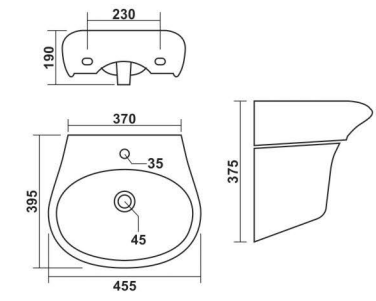

**Candy**

440x500mm (17"x20")  
400x390mm (16"x15")

**Riga**

360x320mm (14"x13")

**Candy**

440x500mm (17"x20")

**Rome**

375x345mm (15"x14")

**Sandy - 11003**  
485x310mm (19"x12")

**Polar**  
525x450mm (21"x18")

**Brezza**  
475x425mm (19"x17")

**Sandy**  
485x310mm (19"x12")

**New Sandy**  
475x300mm (19"x12")

WASH BASIN  
HALF PEDESTAL

**Lauret**  
635x465mm (25"x18")  
Pedestal - Lauret

**Camry**  
455x395mm (18"x15")  
Pedestal - Camry

**Yuga**  
560x450mm (22"x18")  
Pedestal - Yuga

**Fabiya**  
500x400mm (20"x16")  
Pedestal - Lauret

**Fabiya**

450x355mm (18"x14")  
Pedestal - Fabiya

**Silver**