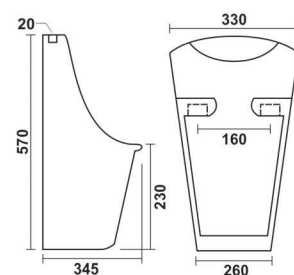

## Opel

555x410mm (22"x16")

## Century

570x410mm (23"x16")  
450x350mm (18"x14")

Urinal Spider

**Vanue - with Spider**  
260x330x660mm

**Fears Urinal**  
310x310x510mm

**Spark - with Sensor**  
320x305x690mm

**Volga**  
570x330x345mm

**Large Urinal**  
350x370x590mm

**Gloster**  
610x480x240mm (24")

**Italia Pan**  
535x440x210mm (21")

**C.T. Pan**  
520x410x190mm (20")

**Spanish Pan**  
535x435x280mm (21")

**Jupiter C.T. Pan**  
530x400x200mm (21")

**Monster**  
560x450x300mm (22")