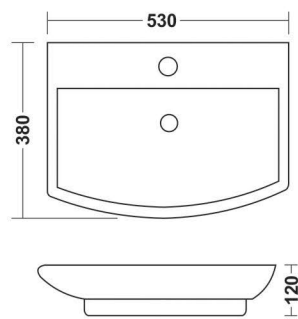

**Trio**  
370x370x145mm

**Selvo**  
505x360x135mm

**New Torus**  
510x340x180mm

**Leo**  
430x320x130mm

**Hector**  
530x400x130mm

**Aris**  
450x450mm

**Mondeo**  
550x420x145mm

**Apollo**  
595x405x150mm

**Camroom**  
530x380x120mm

**Big Levis**  
615x415x115mm

**Antila**  
450x450x130mm

**Rolex**  
560x400x150mm

# Shaping new creativity

Innovative & Architectural shapes for modern bathrooms

**Livon**  
520x360x120mm

**Ozzy**  
600x430x150mm

**Diro**  
590x420x130mm

**Diamond**  
530x430x130mm

**Eon**  
420x420x160mm

**Cross**  
660x430x135mm

**Linea**  
410x410x110mm

**Iris**  
475x295x155mm

**Liza**  
330x290x110mm

**Titanium - 001**  
535x400x160mm

**Titanium - 002**  
535x400x160mm

**Titanium - 011**  
535x400x160mm