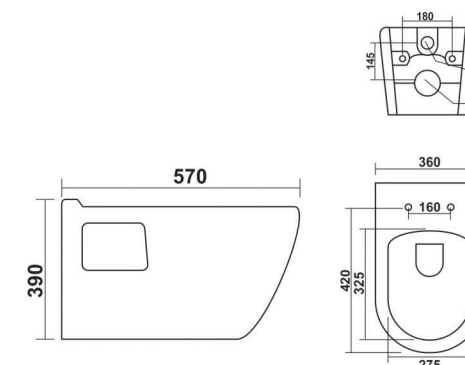

# Shaping new creativity

Innovative & Architectural shapes for modern bathrooms

**Castrol**  
560x370mm  
with UF Soft Close Seat Cover  
with Wall Mounting Bolt

**Candle**  
555x360mm  
with Soft Close Seat Cover