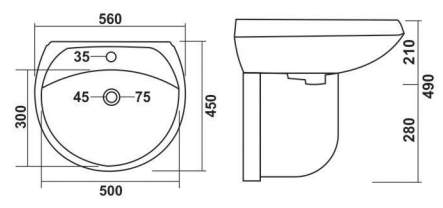

Fabiya
500x400mm (20"x16")
Pedestal - Lauret