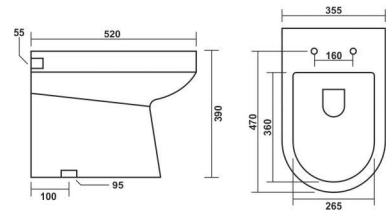

## WALL HUNG TWO PIECE CLOSET

**Celerio**  
650x370mm  
3/6 Liter Flushing  
EWC with Cistern, Hydraulic Seat Cover & Cistern Fitting Set

TWO PIECE CLOSET

**Jio EWC - P/S**

680x360mm  
EWC with Cistern, Hydraulic Seat Cover & Cistern Fitting Set

**Speed EWC - P**

630x360mm  
EWC with Cistern, Hydraulic Seat Cover & Cistern Fitting Set

**Speed EWC - S**

630x360mm  
EWC with Cistern, Hydraulic Seat Cover & Cistern Fitting Set

BACK TO WALL  
FLOOR MOUNTING  
CLOSET

**Captiva EWC - P/S**  
450x350x390mm  
S-trap 230mm Roughing in  
with Seat Cover

**Octavia EWC - S**  
520x355x390mm  
S-trap 230mm Roughing in  
with Seat Cover

**Specto EWC - S**  
538x350x390mm  
S-trap 230mm Roughing in  
with Seat Cover