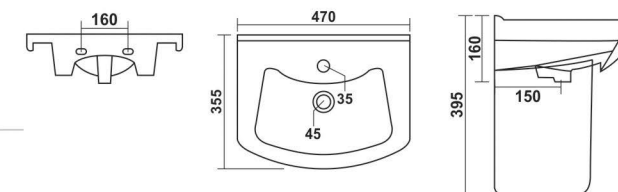

**Camry**  
455x395mm (18"x15")  
Pedestal - Camry

**Yuga**  
560x450mm (22"x18")  
Pedestal - Yuga

**Fabiya**  
500x400mm (20"x16")  
Pedestal - Lauret

**Fabiya**

450x355mm (18"x14")  
Pedestal - Fabiya

**Silver**

470x455mm (18"x14")  
Pedestal - Silver

Shaping new  
creativity

Innovative & Architectural  
shapes for modern bathrooms

**Normus**

500x405mm (20"x16")  
Pedestal - Normus