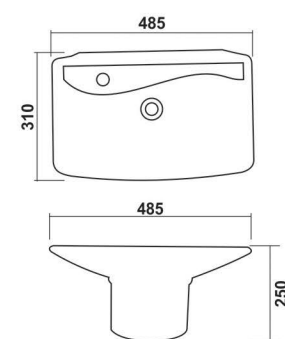

**Candy**

440x500mm (17"x20")  
400x390mm (16"x15")

**Riga**

360x320mm (14"x13")

**Candy**

440x500mm (17"x20")

**Rome**

375x345mm (15"x14")

**Sandy - 11003**  
485x310mm (19"x12")

**Polar**  
525x450mm (21"x18")

**Brezza**  
475x425mm (19"x17")

**Sandy**  
485x310mm (19"x12")

**New Sandy**  
475x300mm (19"x12")

WASH BASIN  
HALF PEDESTAL

**Lauret**  
635x465mm (25"x18")  
Pedestal - Lauret

**Camry**  
455x395mm (18"x15")  
Pedestal - Camry

**Yuga**  
560x450mm (22"x18")  
Pedestal - Yuga

**Fabiya**  
500x400mm (20"x16")  
Pedestal - Lauret

**Fabiya**

450x355mm (18"x14")  
Pedestal - Fabiya

**Silver**

470x455mm (18"x14")  
Pedestal - Silver

Shaping new  
creativity

Innovative & Architectural  
shapes for modern bathrooms

**Normus**

500x405mm (20"x16")  
Pedestal - Normus