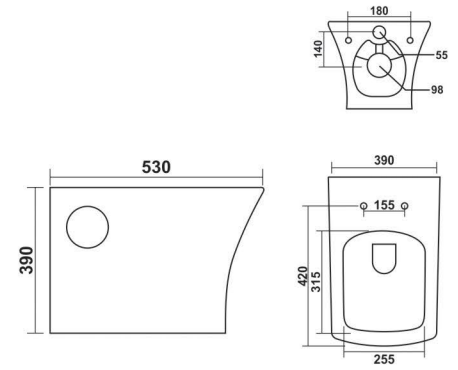

**Comlex**  
505x345mm  
with Soft Close Seat Cover

Shaping new  
creativity

Innovative & Architectural  
shapes for modern bathrooms

**Commander**  
520x370mm  
with Soft Close Seat Cover

**Croma**  
480x345mm  
with Soft Close Seat Cover