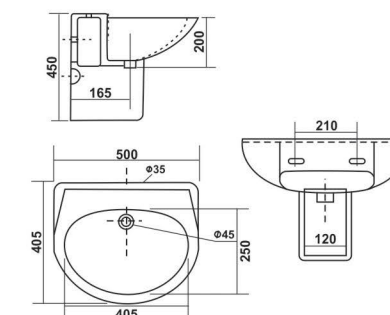

**Sandy - 11003**  
485x310mm (19"x12")

**Polar**  
525x450mm (21"x18")

**Brezza**  
475x425mm (19"x17")

**Sandy**  
485x310mm (19"x12")

**New Sandy**  
475x300mm (19"x12")

WASH BASIN  
HALF PEDESTAL

**Lauret**  
635x465mm (25"x18")  
Pedestal - Lauret

470x455mm (18"x14")  
Pedestal - Silver

Shaping new  
creativity

Innovative & Architectural  
shapes for modern bathrooms

**Normus**

500x405mm (20"x16")  
Pedestal - Normus