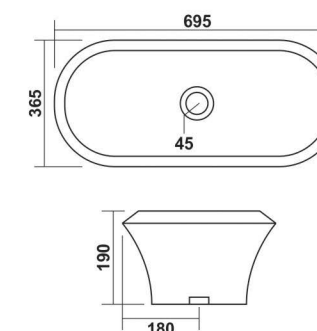

**Epic (60)**  
605x380x150mm

**Epic (50)**  
505x380x145mm

# Shaping new creativity

Innovative & Architectural shapes for modern bathrooms

**Crock**  
545x380x140mm

**Armani (54)**  
540x380x140mm

**New Bolo - 3014**  
390x390x145mm

**Romano**  
420x420x150mm

**Qubix**  
520x380x110mm

**Clivia**  
440x440x130mm

**Armani**  
445x340x145mm

**Lemon**  
315x315x140mm

**Titanic**  
695x365x190mm

# Shaping new creativity

Innovative & Architectural shapes for modern bathrooms

**Cristal**  
580x395x130mm

**Arrow (45)**  
450x315x130mm

**Arrow (60)**  
600x400x130mm

**Cello**  
620x460x150mm

**Angel**  
610x340x135mm