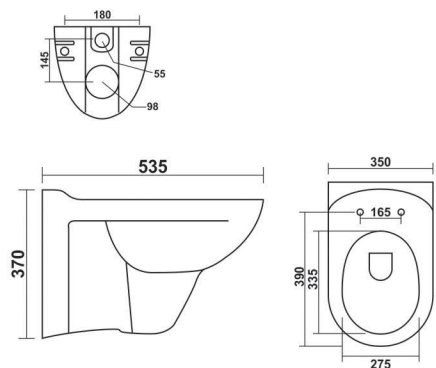

Cosmo
550x350mm
with Soft Close Seat Cover