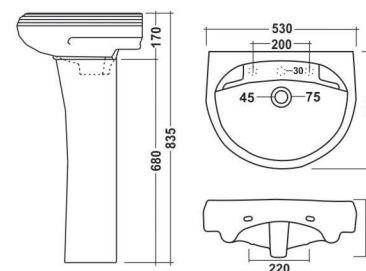

Shaping new
creativity
Innovative & Architectural
shapes for modern bathrooms

Capri
400x300mm (16"x12")

Repose
530x415mm (22"x16")