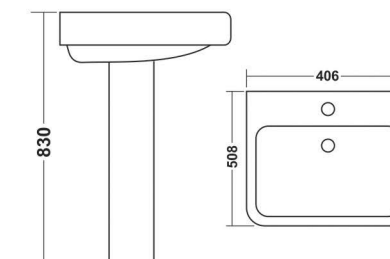

Shaping new  
creativity  
Innovative & Architectural  
shapes for modern bathrooms

**Capri**  
400x300mm (16"x12")

**Repose**  
530x415mm (22"x16")

**Matiz**  
550x410mm (22"x16")

**Fabiya**  
508x406mm (20"x16")

**Matiz**  
510x410mm (20"x16")

**Council**  
525x400mm (20"x16")

**Fancy**

Bowl - 300x300mm (12"x12")  
 Stand - 480x300mm (19"x12")

WALL HUNG  
 BASIN

**Matrix**

400x265mm (16"x10")

**Beat**