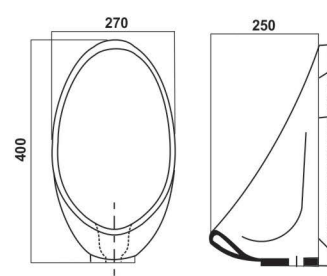

## Century

570x410mm (23"x16")  
450x350mm (18"x14")

Urinal Spider

**Vanue - with Spider**  
260x330x660mm

**Fears Urinal**  
310x310x510mm

**Spark - with Sensor**  
320x305x690mm

**Volga**  
570x330x345mm

**Large Urinal**  
350x370x590mm

**Urinal Partition**  
710x355x130mm

**Sega**  
310x280x610mm

**Flat Back**  
345x280x440mm

**Squatting Urinal**  
475x370x100mm

**Nano**  
270x250x400mm

**Unicorn**  
580x530x240mm (23")

**Orissa Pan**  
580x435x300mm (23")

**Gloster**  
610x480x240mm (24")

**Italia Pan**  
535x440x210mm (21")

**C.T. Pan**  
520x410x190mm (20")

**Spanish Pan**  
535x435x280mm (21")

**Jupiter C.T. Pan**  
530x400x200mm (21")

**Monster**  
560x450x300mm (22")