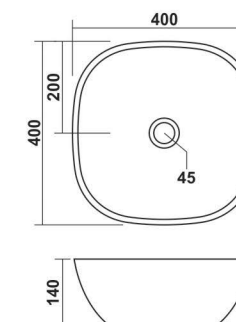

**Clivia**  
440x440x130mm

**Armani**  
445x340x145mm

**Lemon**  
315x315x140mm

**Titanic**  
695x365x190mm

# Shaping new creativity

Innovative & Architectural shapes for modern bathrooms

**Cristal**  
580x395x130mm

**Arrow (45)**  
450x315x130mm

**Arrow (60)**  
600x400x130mm

**Cello**  
620x460x150mm

**Angel**  
610x340x135mm

**ANGEL - 610x340x135mm**

**Torus**  
415x340x170mm

**Viva**  
510x315x130mm

**VIVA - 510x315x130mm**

**Ozone**  
620x440x95mm

**Limca**  
470x390x140mm

**Vento**  
405x405x150mm

**Ricon**  
400x400x140mm

**Trio**  
370x370x145mm

**Selvo**  
505x360x135mm

**New Torus**  
510x340x180mm

**Leo**  
430x320x130mm