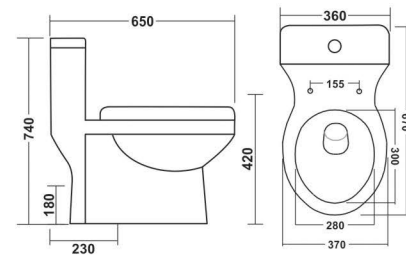

### Carnival - 1116 - P/S

650x355x700mm  
5-trap 230mm Roughing in  
Washdown One Piece Toilet  
with Soft Close Seat Cover & Fitting

**Nexo - 1119 - S**

650x360x740mm  
S-trap 230mm Roughing in  
Syphonic One Piece Toilet  
with Soft Close Seat Cover & Fitting