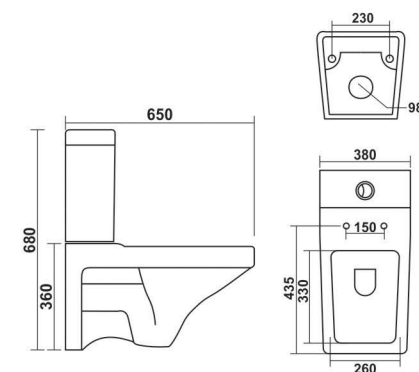

Shaping new creativity

Innovative & Architectural shapes for modern bathrooms

WALL HUNG TWO PIECE CLOSET

Celerio
650x370mm
3/6 Liter Flushing
EWC with Cistern, Hydraulic Seat Cover & Cistern Fitting Set