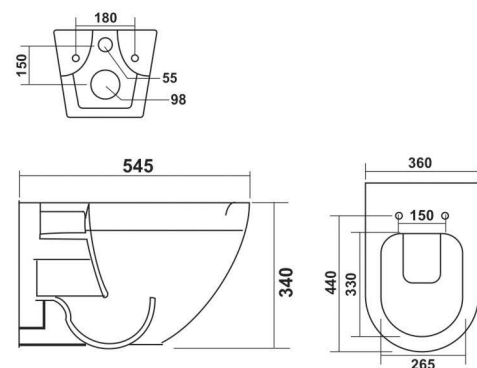

**Crocs**  
550x355mm  
with UF Soft Close Seat Cover  
with Wall Mounting Bolt

**Cadila**  
520x360mm  
with Soft Close Seat Cover

**Casio**  
505x355mm  
with Soft Close Seat Cover

**Civik-KA01**  
545x360mm  
with Soft Close Seat Cover