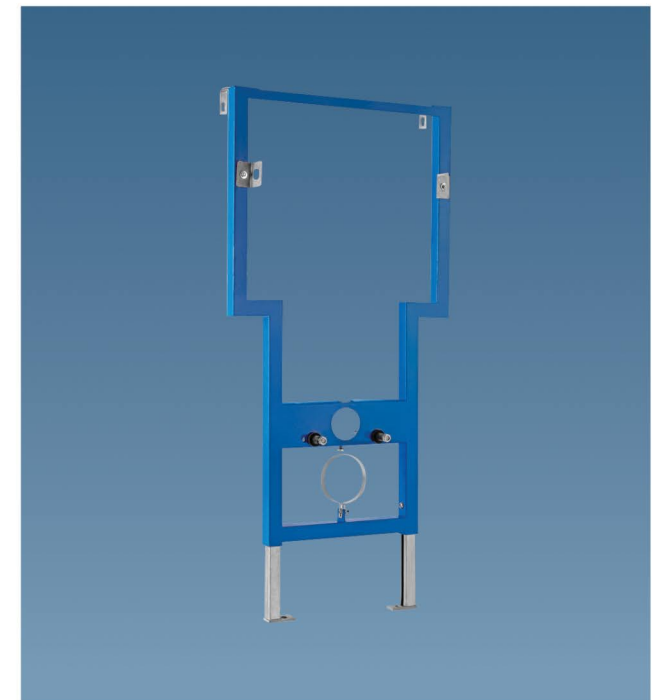

CONCEALED CISTERN STAND