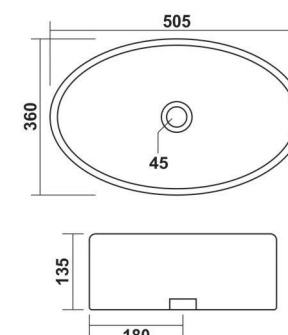

**Clivia**  
440x440x130mm

**Armani**  
445x340x145mm

**Lemon**  
315x315x140mm

**Titanic**  
695x365x190mm

# Shaping new creativity

Innovative & Architectural shapes for modern bathrooms

**Cristal**  
580x395x130mm

**Arrow (45)**  
450x315x130mm

**Arrow (60)**  
600x400x130mm

**Cello**  
620x460x150mm

**Angel**  
610x340x135mm

**ANGEL - 610x340x135mm**

**Torus**  
415x340x170mm

**Viva**  
510x315x130mm

**VIVA - 510x315x130mm**

**Ozone**  
620x440x95mm

**Limca**  
470x390x140mm

**Vento**  
405x405x150mm

**Ricon**  
400x400x140mm

**Trio**  
370x370x145mm

**Selvo**  
505x360x135mm

**New Torus**  
510x340x180mm

**Leo**  
430x320x130mm