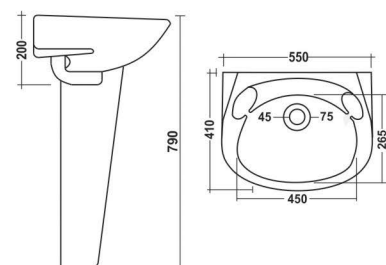

### Droop

440x360mm (18"x14")  
 Pedestal - Droop

**Acme**  
400x380x820mm

**Acme**  
400x380x820mm

**Elica**  
460x360x815mm

**Elica**  
460x360x815mm

**Xcent**  
440x440mm (17"x17")

**Xcent - 002**  
440x440mm (17"x17")

**Supreme**

565x450mm (22"x16")

**Serena**

570x475mm (23"x18")

**Sophia**

570x405mm (22"x16")

**Capri**  
455x340mm (18"x13")

**Fabiya**  
565x445mm (23"x18")

Shaping new  
creativity  
Innovative & Architectural  
shapes for modern bathrooms

**Capri**  
400x300mm (16"x12")

**Repose**  
530x415mm (22"x16")

**Matiz**  
550x410mm (22"x16")

**Fabiya**  
508x406mm (20"x16")

**Matiz**  
510x410mm (20"x16")

**Council**  
525x400mm (20"x16")

**Fancy**

Bowl - 300x300mm (12"x12")  
 Stand - 480x300mm (19"x12")

WALL HUNG  
 BASIN

**Matrix**

400x265mm (16"x10")

**Beat**