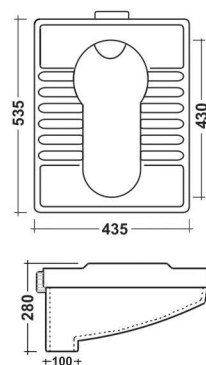

## Opel

555x410mm (22"x16")

## Century

570x410mm (23"x16")  
450x350mm (18"x14")

Urinal Spider

**Vanue - with Spider**  
260x330x660mm

**Fears Urinal**  
310x310x510mm

**Spark - with Sensor**  
320x305x690mm

**Volga**  
570x330x345mm

**Large Urinal**  
350x370x590mm

**Urinal Partition**  
710x355x130mm

**Sega**  
310x280x610mm

**Flat Back**  
345x280x440mm

**Squatting Urinal**  
475x370x100mm

**Nano**  
270x250x400mm

**Unicorn**  
580x530x240mm (23")

**Orissa Pan**  
580x435x300mm (23")

**Gloster**  
610x480x240mm (24")

**Italia Pan**  
535x440x210mm (21")

**C.T. Pan**  
520x410x190mm (20")

**Spanish Pan**  
535x435x280mm (21")

**Jupiter C.T. Pan**  
530x400x200mm (21")

**Monster**  
560x450x300mm (22")