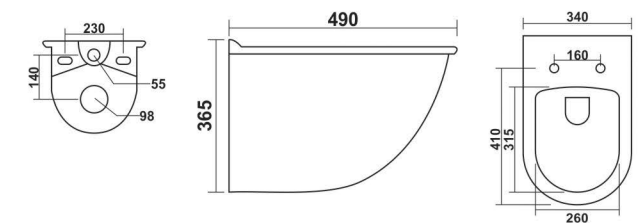

**Comlex**  
505x345mm  
with Soft Close Seat Cover

Shaping new  
creativity

Innovative & Architectural  
shapes for modern bathrooms

**Commander**  
520x370mm  
with Soft Close Seat Cover

**Croma**  
480x345mm  
with Soft Close Seat Cover