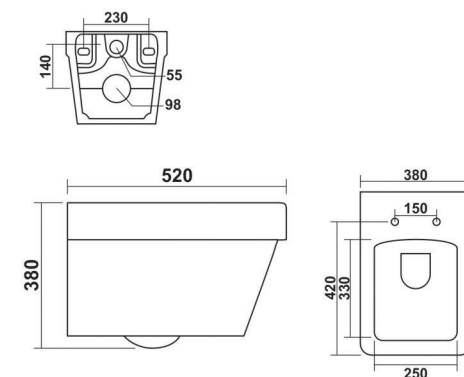

Civik-KA01
545x360mm
with Soft Close Seat Cover

Crown
500x350mm
with Soft Close Seat Cover